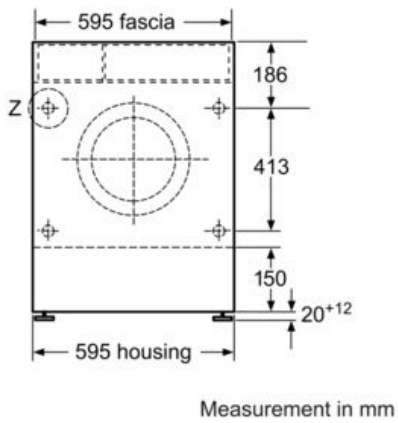

##### Technical Data

Construction type : Build-under  
Removable work top : No  
Door hinge : Left  
Length of electrical supply cord (cm) : 220  
Height of removable worktop (mm) : 820  
Dimensions of the product (mm) : 820 x 595 x 584  
Net weight (kg) : 82.0  
Drum volume (l) : 52  
EAN code : 4242004196808  
Connection rating (W) : 2300  
Current (A) : 10  
Voltage (V) : 220-240  
Frequency (Hz) : 50  
Approval certificates : CE, VDE  
Energy consumption (wash and dry of full wash load) (kWh) : 5.60  
Energy consumption (wash only) (kWh) : 1.33  
Water consumption (wash and dry full wash load) (l) : 92

#### Technical Information

- adjustable base height: 16.5 cm
- adjustable base depth: 6 cm
- Dimensions (H X W X D): 82 x 59.5 x 58.4 cm
- Fully integratable

V6320X1GB  
 AUTOMATIC WASHER DRYER

Dimensioned drawings

Z detail