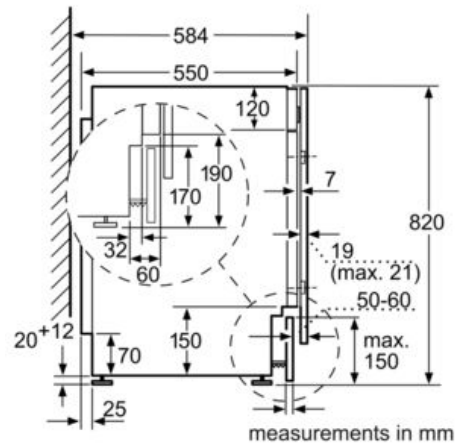

##### Technical Data

Construction type : Build-under  
Removable work top : No  
Door hinge : Left  
Length of electrical supply cord (cm) : 220  
Height of removable worktop (mm) : 820  
Dimensions of the product (mm) : 820 x 595 x 584  
Net weight (kg) : 82.0  
Drum volume (l) : 52  
EAN code : 4242004196808  
Connection rating (W) : 2300  
Current (A) : 10  
Voltage (V) : 220-240  
Frequency (Hz) : 50  
Approval certificates : CE, VDE  
Energy consumption (wash and dry of full wash load) (kWh) : 5.60  
Energy consumption (wash only) (kWh) : 1.33  
Water consumption (wash and dry full wash load) (l) : 92

#### Technical Information

- adjustable base height: 16.5 cm
- adjustable base depth: 6 cm
- Dimensions (H X W X D): 82 x 59.5 x 58.4 cm
- Fully integratable

V6320X1GB  
 AUTOMATIC WASHER DRYER

Dimensioned drawings

Z detail