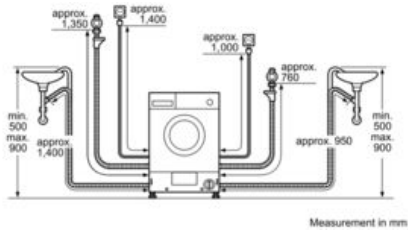

##### Technical Data

Construction type : Build-under  
Removable work top : No  
Door hinge : Left  
Length of electrical supply cord (cm) : 220  
Height of removable worktop (mm) : 820  
Dimensions of the product (mm) : 820 x 595 x 584  
Net weight (kg) : 82.0  
Drum volume (l) : 52  
EAN code : 4242004196808  
Connection rating (W) : 2300  
Current (A) : 10  
Voltage (V) : 220-240  
Frequency (Hz) : 50  
Approval certificates : CE, VDE  
Energy consumption (wash and dry of full wash load) (kWh) : 5.60  
Energy consumption (wash only) (kWh) : 1.33  
Water consumption (wash and dry full wash load) (l) : 92

#### Technical Information

- adjustable base height: 16.5 cm
- adjustable base depth: 6 cm
- Dimensions (H X W X D): 82 x 59.5 x 58.4 cm
- Fully integratable

V6320X1GB  
 AUTOMATIC WASHER DRYER

Dimensioned drawings