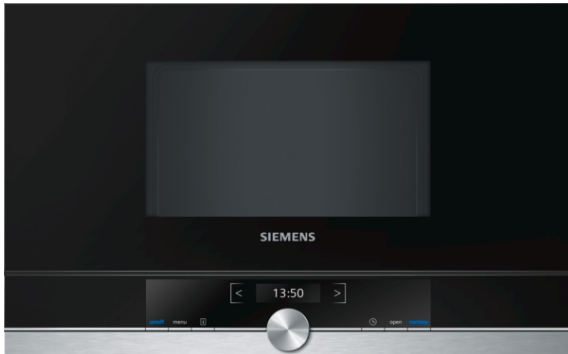

iQ700 Built-in microwave BF634LGS1B

Built-in microwave with a height of 38 cm for fast defrosting, reheating or preparation of dishes (in the shortest possible time)

- ✓ Wattage: time-saving high power of up to 900 watts.
- ✓ TFT Display: good readability from any perspective.
- ✓ cookControl Plus: guaranteed success for numerous dishes.
- ✓ The side-opening hinged door: ideal for elevated installation.
- ✓ LED-Illumination: optimum, energy-efficient illumination.

Features

Technical Data

Type of micro-wave oven : MW only
 Control panel : Electronic
 Color / Material Front : Stainless steel
 Dimensions of the product (mm) : 382 x 594 x 318
 Cavity dimensions (mm) : 220 x 350 x 270
 Length of electrical supply cord (cm) : 150
 Net weight (kg) : 17.0
 Gross weight (kg) : 19.0
 EAN code : 4242003676417
 Max. microwave power (W) : 900
 Connection rating (W) : 1220
 Current (A) : 10
 Nominal power (kW) : 220-240
 Frequency (Hz) : 60; 50
 Plug type : GB plug

Optional accessories

HZ6UCC0 Cookbook

iQ700

Built-in microwave

BF634LGS1B

Features

Design

- Touch control
-
- Left hinged door
- Cavity inner surface: Stainless steel
- White display with blue indicator lights

Key Information

- 2.8" TFT Display
- TFT clearText display
- Automatic programmes
- start button

Features

- Electronic oven clock timer
- LED Illumination
- Full glass inner door
- Stainless-steel fan

Programmes/functions