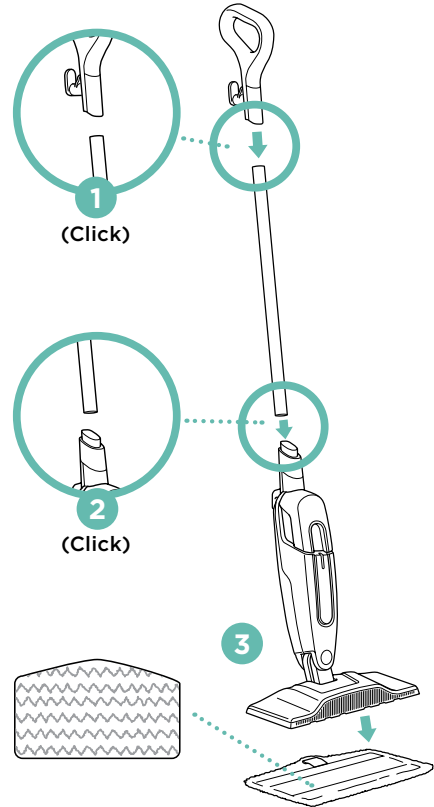

Please be sure to read the enclosed Shark® Instructions prior to using your unit.

Shark®

STEAM MOP

QUICK START GUIDE

WHAT'S INSIDE

- A Steam Mop Handle
- B Steam Mop Pole
- C Steam Mop Body
- D Water Tank
- E Water Tank Cap
- F Dirt Grip™ Pad x 2
- G Mop Head

ASSEMBLY

1. Align the Mop Handle and Mop Pole so the arrow symbols inside them face forward. Insert either end of the pole into the handle until it clicks securely into place.
2. Align the Mop Pole and the Mop Body so their arrow symbols face forward. Insert the pole into the top of the mop body, sliding it in until it clicks into place.
3. Place the Dirt Grip™ cleaning pad on the floor with the quick fastener strips facing up. Align the mop head directly over the pad, then press the mop head down onto the pad. The quick fastener strips will secure the pad to the mop head.

3. Replace cap on water tank and turn cap clockwise to seal. To replace the water tank, align it so the cap faces down. Place the cap into the hole in the Steam Mop body and slide tank down until it clicks securely into place.

USING THE STEAM MOP

1. Pull and twist the quick release cord holder to unwrap the power cord completely (Fig. 1). When Steam Mop is plugged into an electrical outlet, the power light will illuminate (Fig. 2).