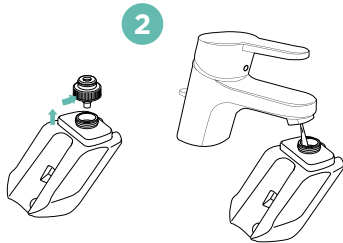

3. Replace cap on water tank and turn cap clockwise to seal. To replace the water tank, align it so the cap faces down. Place the cap into the hole in the Steam Mop body and slide tank down until it clicks securely into place.