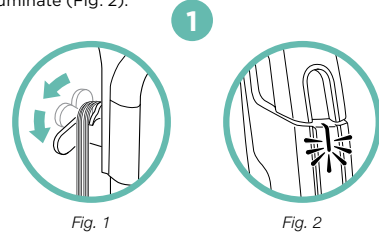

USING THE STEAM MOP

1. Pull and twist the quick release cord holder to unwrap the power cord completely (Fig. 1). When Steam Mop is plugged into an electrical outlet, the power light will illuminate (Fig. 2).

2. After 30 seconds, pump the handle a few times in a downward motion to prime the mop and activate steam.