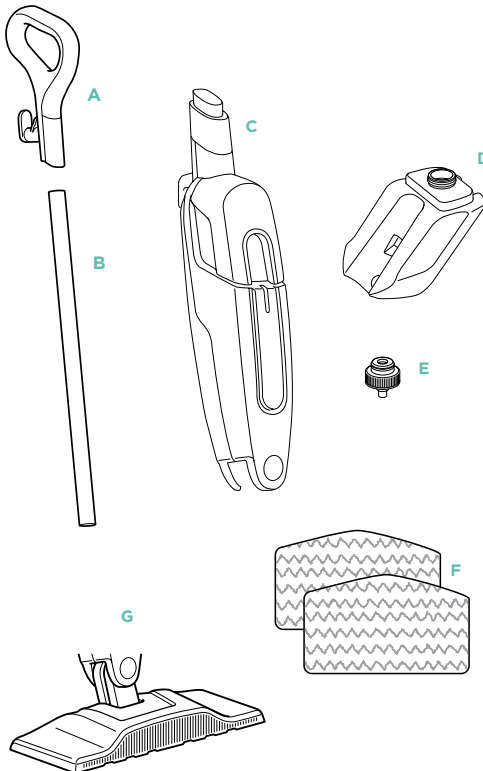

Please be sure to read the enclosed Shark® Instructions prior to using your unit.

Shark®

STEAM MOP

QUICK START GUIDE

WHAT'S INSIDE

- A Steam Mop Handle
- B Steam Mop Pole
- C Steam Mop Body
- D Water Tank
- E Water Tank Cap
- F Dirt Grip™ Pad x 2
- G Mop Head

ASSEMBLY

1. Align the Mop Handle and Mop Pole so the arrow symbols inside them face forward. Insert either end of the pole into the handle until it clicks securely into place.
2. Align the Mop Pole and the Mop Body so their arrow symbols face forward. Insert the pole into the top of the mop body, sliding it in until it clicks into place.
3. Place the Dirt Grip™ cleaning pad on the floor with the quick fastener strips facing up. Align the mop head directly over the pad, then press the mop head down onto the pad. The quick fastener strips will secure the pad to the mop head.

3. Replace cap on water tank and turn cap clockwise to seal. To replace the water tank, align it so the cap faces down. Place the cap into the hole in the Steam Mop body and slide tank down until it clicks securely into place.

USING THE STEAM MOP

1. Pull and twist the quick release cord holder to unwrap the power cord completely (Fig. 1). When Steam Mop is plugged into an electrical outlet, the power light will illuminate (Fig. 2).