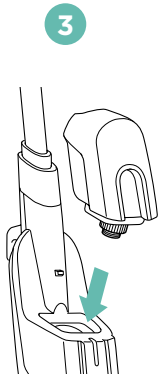

ASSEMBLY

1. Align the Mop Handle and Mop Pole so the arrow symbols inside them face forward. Insert either end of the pole into the handle until it clicks securely into place.
2. Align the Mop Pole and the Mop Body so their arrow symbols face forward. Insert the pole into the top of the mop body, sliding it in until it clicks into place.
3. Place the Dirt Grip™ cleaning pad on the floor with the quick fastener strips facing up. Align the mop head directly over the pad, then press the mop head down onto the pad. The quick fastener strips will secure the pad to the mop head.

Please be sure to read the enclosed Shark® Instructions prior to using your unit.

FILLING THE WATER TANK

1. To remove the water tank, lift it up and away from the Steam Mop body.

2. Remove the water tank cap by twisting counterclockwise. Fill tank completely with distilled water or tap water.

3. Replace cap on water tank and turn cap clockwise to seal. To replace the water tank, align it so the cap faces down. Place the cap into the hole in the Steam Mop body and slide tank down until it clicks securely into place.