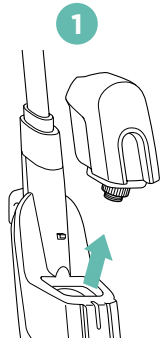

Please be sure to read the enclosed Shark® Instructions prior to using your unit.

Shark®

STEAM MOP

QUICK START GUIDE

WHAT'S INSIDE

- A Steam Mop Handle
- B Steam Mop Pole
- C Steam Mop Body
- D Water Tank
- E Water Tank Cap
- F Dirt Grip™ Pad x 2
- G Mop Head

ASSEMBLY

1. Align the Mop Handle and Mop Pole so the arrow symbols inside them face forward. Insert either end of the pole into the handle until it clicks securely into place.
2. Align the Mop Pole and the Mop Body so their arrow symbols face forward. Insert the pole into the top of the mop body, sliding it in until it clicks into place.
3. Place the Dirt Grip™ cleaning pad on the floor with the quick fastener strips facing up. Align the mop head directly over the pad, then press the mop head down onto the pad. The quick fastener strips will secure the pad to the mop head.

Please be sure to read the enclosed Shark® Instructions prior to using your unit.

FILLING THE WATER TANK

1. To remove the water tank, lift it up and away from the Steam Mop body.

2. Remove the water tank cap by twisting counterclockwise. Fill tank completely with distilled water or tap water.