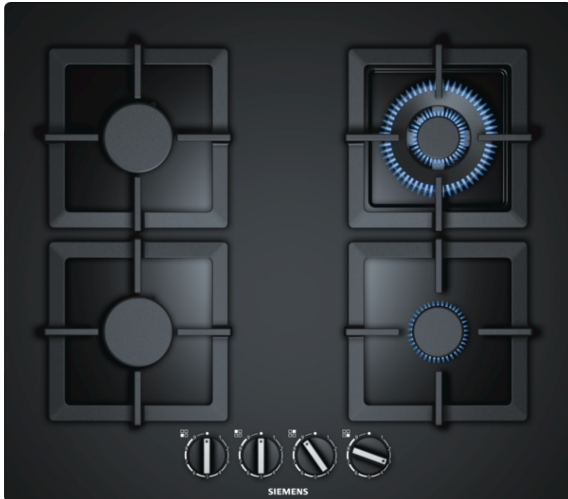

iQ500
EP6A6HB20
60 cm, hob, Hard Glass

Gas cooktop with stepFlame Technology for precise flame control in nine steps.

- ✓ stepFlame Technology: precise heat control with nine different flame steps.
- ✓ This wok burner with 3.3 kW of power is ideal for a wide variety of foods, even in large quantities.
- ✓ Siemens top sheet design for a flush or slightly raised built-in solution.
- ✓ Extremely heat-resistant and easy to clean – the modern glass ceramic surface.
- ✓ High-quality materials and workmanship – individual cast-iron pan supports.

Features

Technical Data

Product name/family : gas hob w integrated controls
 Construction type : Built-in
 Source of energy : Gas
 Total number of positions that can be used at the same time : 4
 Required niche size for installation (HxWxD) : 45 x 560-562 x 480-492
 Width (mm) : 590
 Dimensions of the product (mm) : 45 x 590 x 520
 Net weight (kg) : 14.0
 Gross weight (kg) : 15.0
 Residual heat indicator : without
 Control panel : Front
 Basic surface material : Hard Glass
 Color of surface : Black
 Color of frame : Black
 Approval certificates : CE
 Length of electrical supply cord (cm) : 100
 EAN code : 4242003742389
 Electrical connection rating (W) : 2
 Gas connection rating (W) : 8000
 Current (A) : 3
 Nominal power (kW) : 220-240
 Frequency (Hz) : 50; 60

iQ500

EP6A6HB20

60 cm, hob, Hard Glass

Features

Design

- Easy to clean Tempered Glass surface.
- Cast iron w rubber feet single
- High efficiency burner set

Special features

- Step Flame technology - 9 steps
- Design co-ordinated control dials
- Ignition via control dials

Power and size:

- 4 burner gas hob including:
- 3 gas + wok
- Left rear: Standard burner 1.75 KW
- Right rear: WOK burner 3.5 KW
- Left front: Standard burner 1.75 KW
- Right front: Economy burner 1 KW