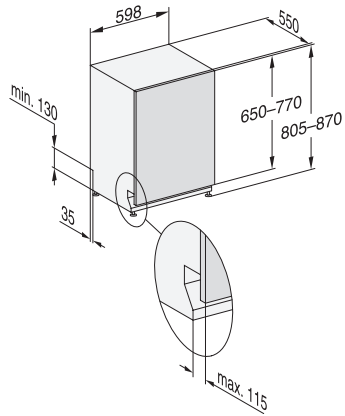

G7000, fully integrated dishwasher, 60cm (installation drawing)

- 1) Plinth height 35-155 mm, 2) Plinth height 100-220 mm,
- 3) Appliance height max. 930 mm with plinth height conversion kit (Mat.-Nr. 6.394.761),

G7000, fully integrated dishwasher, 60cm (installation drawing)