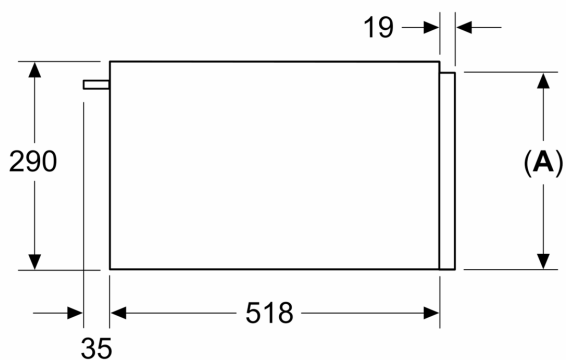

**iQ700, Built-in warming drawer,
60 x 29 cm, Black
BI710D1B1B**

Dimensioned drawings

Measurements in mm