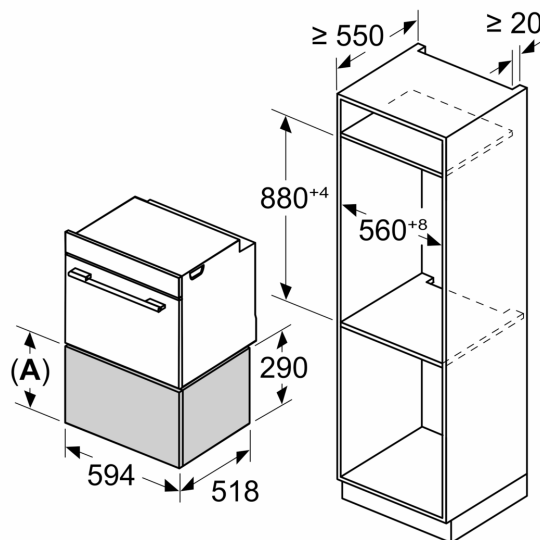

### Features

**Technical Data**

Design: ..... Built-in  
Capacity (in number of plates): ..... 40  
Maximum number of espresso cups: ..... 192  
Dimensions: ..... 290 x 594 x 518 mm  
Dimensions of the packed product (HxWxD): ... 400 x 650 x 700 mm  
Min. required niche size for installation (HxWxD): .. 290 x 560 x 550 mm  
EAN code: ..... 4242003900376  
Fuse protection: ..... 10 A  
Nominal power: ..... 220-240 V  
Frequency: ..... 50; 60 Hz  
Plug type: ..... GB plug

##### Performance/technical information

- Appliance dimension (hxwxd): 290 mm x 594 mm x 518 mm
- Niche dimension (hxwxd): 290 mm x 560 mm - 568 mm x 550 mm
- In case of installation under the worktop, installation accessory spare part no. 9001698838 is needed.
- Please refer to the dimensions provided in the installation manual
- Multifunctional warming drawer with the heating functions: low temperature cooking, plate warming, plate warming, cup warming
- Temperature control in 4 levels: ca. 30°C - 80°C (glass surface temperature)
- Touch key operation

**iQ700, Built-in warming drawer,  
60 x 29 cm, Black  
BI710D1B1B**

Dimensioned drawings

Measurements in mm

**A: 287.5 mm**  
Ovens with appliance height of 595 mm can be installed above the warming drawer without an intermediate floor

Measurements in mm

**A: 287.5 mm**