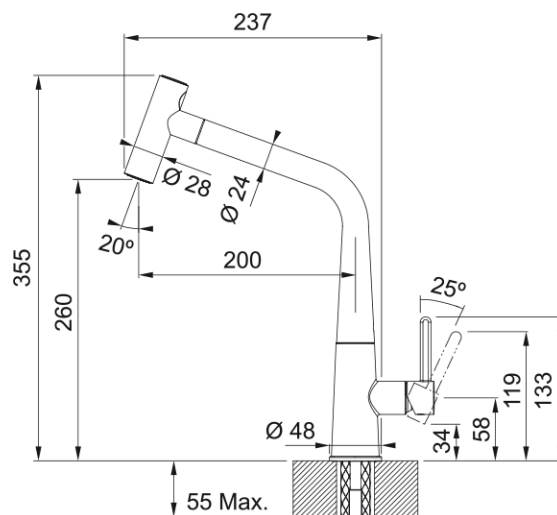

Icon Pull Out Jet Shower Matt Black | 115.0625.190

Combining contemporary design and wonderful features, Icon is the perfect balance of aesthetics and functionality. Choose the Icon pull-out, with double jet shower and Neperl Laminar aerator to reduce splashing. Or select the Icon swivel spout with front-on ergonomic control level, offering easy operation for busy or dirty hands.

Technical Data

Product Information

Spout version	L - spout
Color	Matt Black
Type of material	Brass
Flexible pullout hose material	Nylon black
Shower material	Brass

Dimensions

Tap hole diameter	35 mm
Cartridge dimension	25 mm

Installation

Fixation type	Shank
Water supply hose connection	3/8"
Water supply hose length	450 mm

Product specifications

Pressure	High pressure
Version	Spray
Tap operation	Side lever
Tap rotation	360°

Product Identification