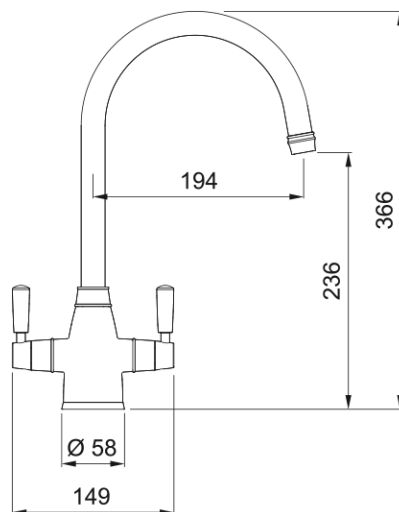

Gloriana Twin Lever Decor Steel | 115.0637.112

Technical Data

Product Information

Spout version J - spout

Color Decor steel

Type of material Brass

Dimensions

Tap hole diameter 35 mm

Cartridge dimension 1/2" headworks

Installation

Fixation type 1 Bolt

Water supply hose connection 1/2"

Water supply hose length 250 mm

Product specifications

Pressure Low pressure for standard

Version Swivel