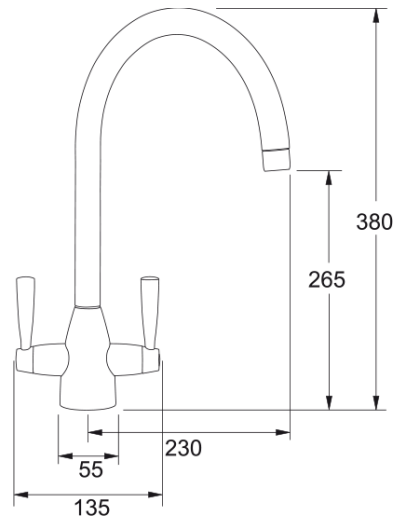

## Eiger Matt Black | 115.0659.348

#### Dimensions

Tap hole diameter	35 mm
Cartridge dimension	1/2" headworks

#### Installation

Fixation type	1 Bolt
Water supply hose connection	1/2"
Water supply hose length	250 mm

#### Product specifications

Pressure	High pressure
Version	Swivel
Tap operation	Dual lever
Tap rotation	180°