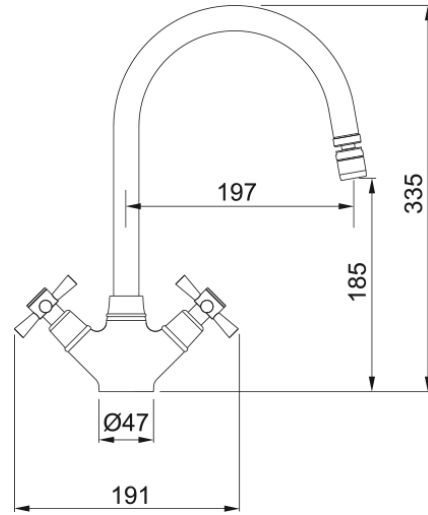

Rotaflow Chrome | 115.0251.257

Technical Data

Product Information

| | |
|------------------|-----------|
| Spout version | J - spout |
| Color | Chrome |
| Type of material | Brass |

Dimensions

| | |
|---------------------|-------|
| Tap hole diameter | 35 mm |
| Cartridge dimension | 35 mm |

Installation

| | |
|------------------------------|--------|
| Fixation type | 1 Bolt |
| Water supply hose connection | 1/2" |
| Water supply hose length | 250 mm |

Product specifications

| | |
|---------------|---------------------------|
| Pressure | Low pressure for standard |
| Version | Swivel |
| Tap operation | Dual lever |
| Tap rotation | 180° |