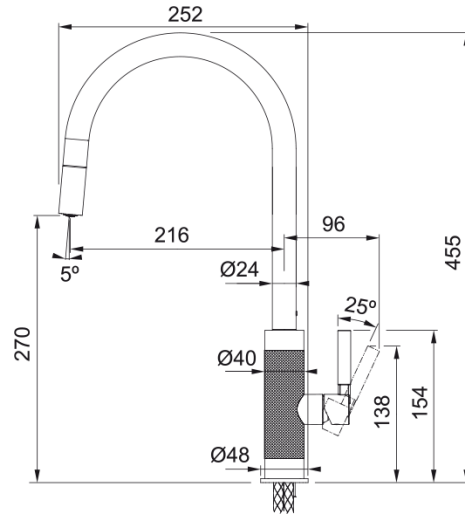

# Tessuto J Pull-Out Nozzle Brass | 115.0692.199

### Dimensions

Tap hole diameter	35 mm
Cartridge dimension	25 mm

### Installation

Fixation type	1 Bolt
Water supply hose connection	1/2"
Water supply hose length	365 mm

### Product specifications

Pressure	High pressure
Version	Pull out nozzle
Tap operation	Side lever
Tap rotation	360°