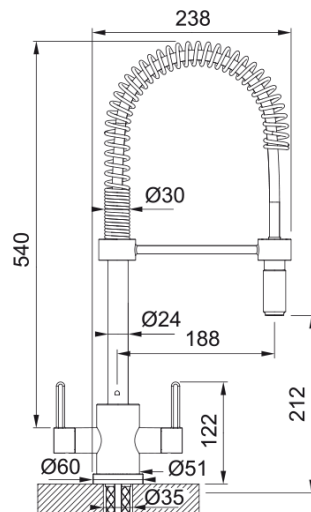

Krios Semi-Pro Chrome | 115.0689.616

Technical Data

Product Information

Spout version	S - semi-professional
Color	Chrome
Type of material	Brass
Flexible pullout hose material	Silicon black
Shower material	Brass

Dimensions

Tap hole diameter	35 mm
Cartridge dimension	1/2" headworks

Installation

Fixation type	1 Bolt
Water supply hose connection	1/2"
Water supply hose length	250 mm

Product specifications

Pressure	Low pressure for UK
Version	Pull out nozzle
Tap operation	Dual lever
Tap rotation	360°