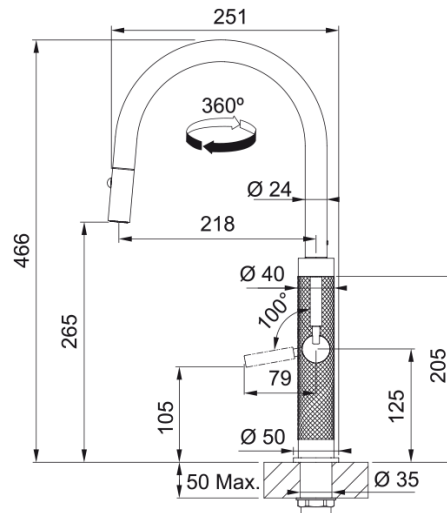

Mythos Masterpiece J Pull Down Spray CO | 115.0711.557

Technical Data

Product Information

Spout version	J - spout
Color	Copper
Type of material	Stainless steel 304
Flexible pullout hose material	Nylon black
Shower material	Stainless steel

Dimensions

Tap hole diameter	35 mm
Cartridge dimension	25 mm

Installation

Fixation type	Shank
Water supply hose connection	3/8"
Water supply hose length	550 mm

Product specifications

Pressure	High pressure
Version	Pull out spray
Tap operation	Side lever
Tap rotation	360°

Product Identification

Product brand	FRANKE
Product family	Mythos
Model range	Mythos Masterpiece

Properties

Eco water saving	No
Type of aerator	Laminar