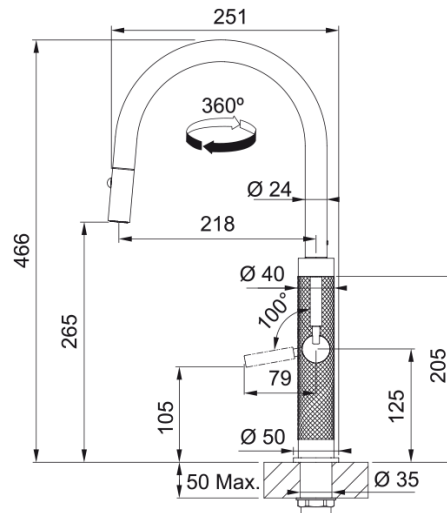

Mythos Masterpiece J Pull Down Spray GLD | 115.0711.558

Technical Data

Product Information

Spout version	J - spout
Color	Gold
Type of material	Stainless steel 304
Flexible pullout hose material	Nylon black
Shower material	Stainless steel

Dimensions

Tap hole diameter	35 mm
Cartridge dimension	25 mm

Installation

Fixation type	Shank
Water supply hose connection	3/8"
Water supply hose length	550 mm

Product specifications

Pressure	High pressure
Version	Pull out spray
Tap operation	Side lever
Tap rotation	360°