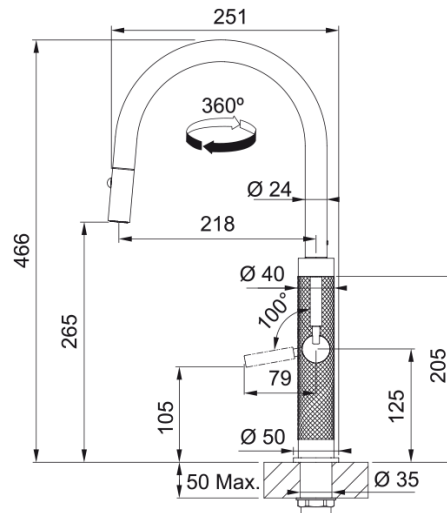

Mythos Masterpiece J Pull Down Spray AN | 115.0711.555

Technical Data

Product Information

Spout version	J - spout
Color	Anthracite
Type of material	Stainless steel 304
Flexible pullout hose material	Nylon black
Shower material	Stainless steel

Dimensions

Tap hole diameter	35 mm
Cartridge dimension	25 mm

Installation

Fixation type	Shank
Water supply hose connection	3/8"
Water supply hose length	550 mm

Product specifications

Pressure	High pressure
Version	Pull out spray
Tap operation	Side lever
Tap rotation	360°

Product Identification

Product brand	FRANKE
Product family	Mythos
Model range	Mythos Masterpiece

Properties

Eco water saving	No
Type of aerator	Laminar