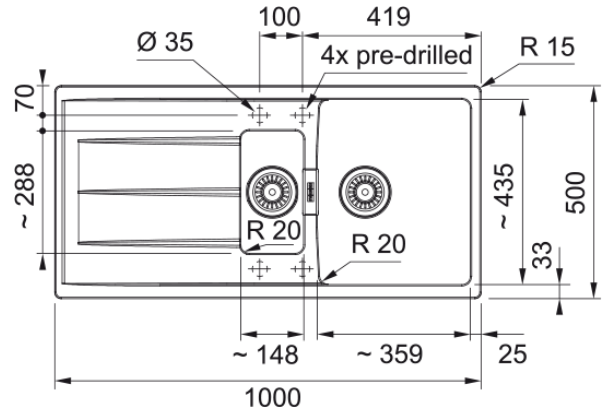

Centro CNG 651-100 Matt Black | 114.0706.626

Technical Data

Product Information

Sink type	Sink (w/ drainer)
Type of material	Granite
Number of bowls	1,5
Color	Matt Black
Finish	None

Dimensions

External size: right to left	1000.0
External size: front to back	500.0
Bowl 1 size: right to left	359.0
Bowl 1 size: front to back	435.0
Bowl 1: depth	200.0
Bowl 2 size: right to left	148.0
Bowl 2 size: front to back	288.0
Bowl 2: depth	120.0
Cutout inset: right to left	980.0
Cutout inset: front to back	480.0

Installation

Minimum cabinet size	60 cm
----------------------	-------

Product specifications

Installation type	Inset
Waste outlet	3 1/2"
Position of drainer	Reversible drainer

Product Identification

Product brand	FRANKE
Product family	Maris
Model range	Centro
Approval logo	CE

Approval logo	UKCA
Properties	
Drainers number	1
Product reversibility	Yes
Tap ledge	Yes
Waste kit include	Yes
Waste kit type	Manual
Siphon included	No
Number of tap holes	No tap hole
Soap dispenser hole	No