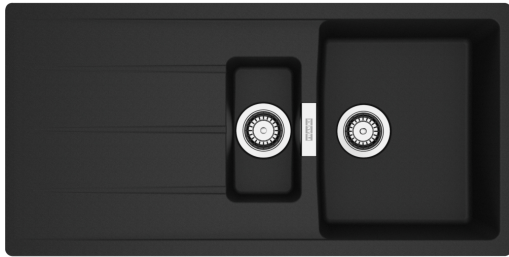

Centro CNG 651-100 Matt Black | 114.0706.626

Technical Data

Product Information

Sink type	Sink (w/ drainer)
Type of material	Granite
Number of bowls	1,5
Color	Matt Black
Finish	None

Dimensions

External size: right to left	1000.0
External size: front to back	500.0
Bowl 1 size: right to left	359.0
Bowl 1 size: front to back	435.0
Bowl 1: depth	200.0
Bowl 2 size: right to left	148.0
Bowl 2 size: front to back	288.0
Bowl 2: depth	120.0
Cutout inset: right to left	980.0
Cutout inset: front to back	480.0

Installation

Minimum cabinet size	60 cm
----------------------	-------

Product specifications

Installation type	Inset
Waste outlet	3 1/2"
Position of drainer	Reversible drainer

Product Identification

Product brand	FRANKE
Product family	Maris
Model range	Centro
Approval logo	CE

Approval logo	UKCA
Properties	
Drainers number	1
Product reversibility	Yes
Tap ledge	Yes
Waste kit include	Yes
Waste kit type	Manual
Siphon included	No
Number of tap holes	No tap hole
Soap dispenser hole	No