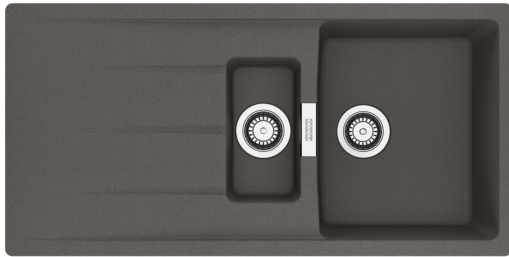

# Centro CNG 651-100 Slate Grey | 114.0717.118

### Product Information

Sink type	Sink (w/ drainer)
Type of material	Granite
Number of bowls	1,5
Color	Slate grey
Finish	None

### Dimensions

External size: right to left	1000.0
External size: front to back	500.0
Bowl 1 size: right to left	359.0
Bowl 1 size: front to back	435.0
Bowl 1: depth	200.0
Bowl 2 size: right to left	148.0
Bowl 2 size: front to back	288.0
Bowl 2: depth	120.0
Cutout inset: right to left	980.0
Cutout inset: front to back	480.0

### Product specifications

Installation type	Inset
Waste outlet	3 1/2"
Position of drainer	Reversible drainer