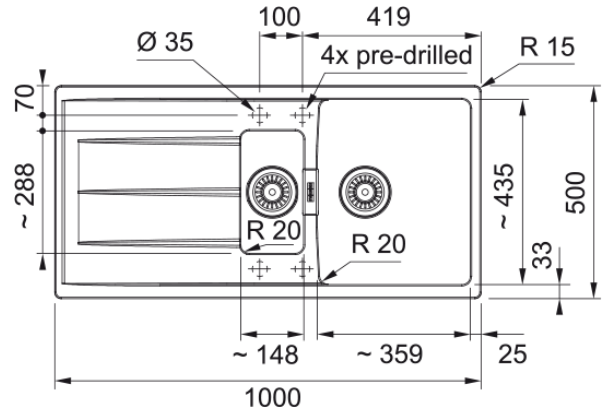

# Centro CNG 651-100 Slate Grey | 114.0717.118

## Technical Data

### Dimensions

External size: right to left	1000.0
External size: front to back	500.0
Bowl 1 size: right to left	359.0
Bowl 1 size: front to back	435.0
Bowl 1: depth	200.0
Bowl 2 size: right to left	148.0
Bowl 2 size: front to back	288.0
Bowl 2: depth	120.0
Cutout inset: right to left	980.0
Cutout inset: front to back	480.0

### Product specifications

Installation type	Inset
Waste outlet	3 1/2"
Position of drainer	Reversible drainer