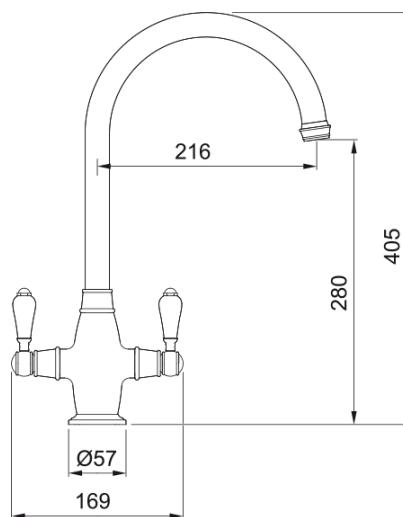

Gloriana Classic Twin Lever Decor Steel | 115.0712.036

Product Information

Spout version	J - spout
Color	Decor steel
Type of material	Brass

Dimensions

Tap hole diameter	35 mm
Cartridge dimension	1/2" headworks

Installation

Fixation type	1 Bolt
Water supply hose connection	1/2"
Water supply hose length	250 mm

Product specifications

Pressure	Low pressure for standard
Version	Swivel spout
Tap operation	Dual lever
Tap rotation	360°