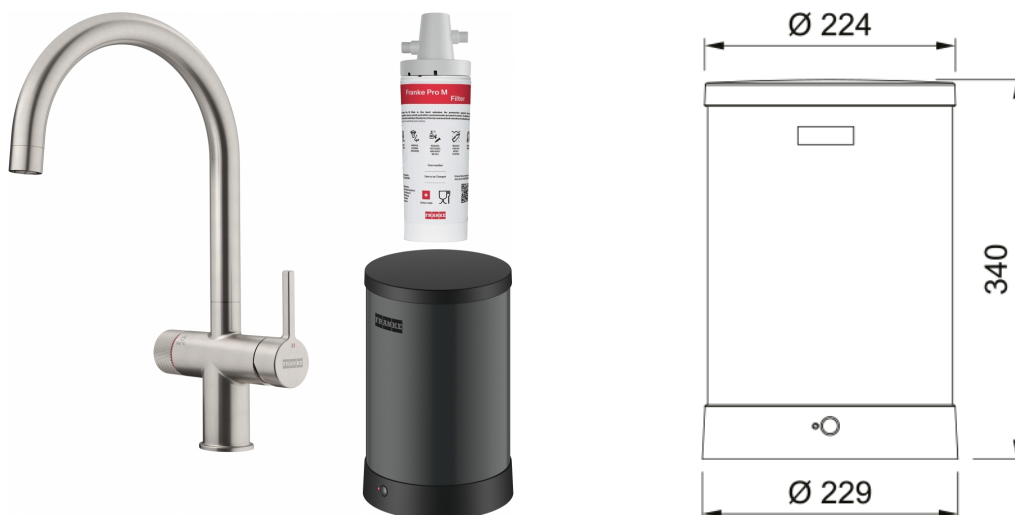

# Maris Water Hub 3-in-1 Mechanical Dsteel | 160.0711.525

## Product Information

Spout version	J - spout
Color	Chrome
Type of material	Brass
Flexible pullout hose material	Metal

## Dimensions

Tap hole diameter	35 mm
Cartridge dimension	35 mm

## Installation

Fixation type	Shank
Water supply hose connection	3/8"
Water supply hose length	500 mm