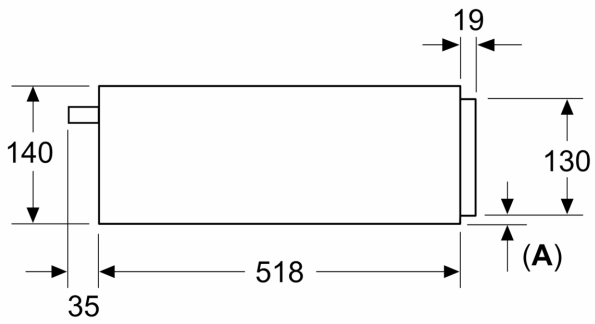

N 70, BUILT-IN WARMING DRAWER, 60 X 14 CM,
GRAPHITE-GREY
N24HA11G1B

Measurements in mm