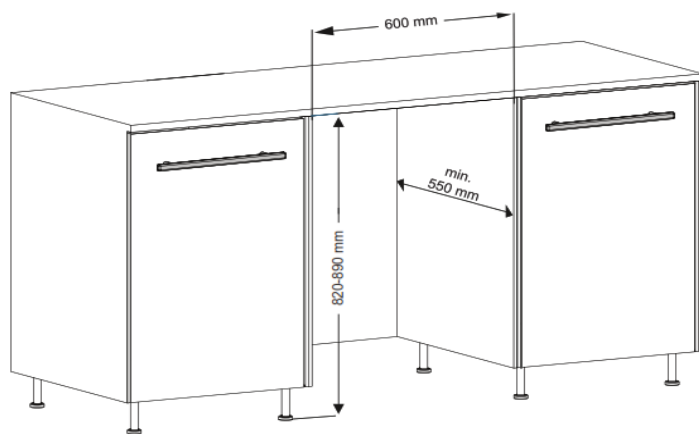

Appliance Data Sheet

Product Type	Refrigeration
Product Code	FBUF60
	Product Description
	Built Under Larder Fridge
	

Features / Specification

Barcode	5055862334881
Colour	White
Fridge Capacity	136L
Internal Light	Yes
Controls	Mechanical
No of Shelves	2
No of Door Shelves	2
No of Salad Crispers	1
Auto Defrost	Yes
Reversible Doors	Yes
Adjustable Feet	Yes
Décor Door Fixing	Fixed Mounting Bracket

Dimensions & Technical Information

Product Dimensions width x depth x height

595 x 548 x 812 - 882mm

Packed Dimensions width x depth x height	659 x 586 x 883mm
Product Weight (kg)	31Kg Packed / 27Kg Unpacked