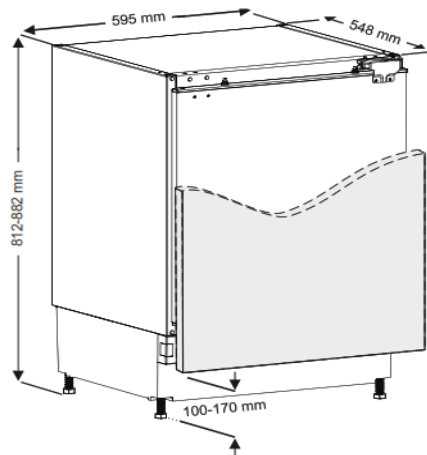

Appliance Data Sheet

Product Type	Refrigeration
Product Code	FBUF60
	Product Description
	Built Under Larder Fridge
	

Features / Specification

Barcode	5055862334881
Colour	White
Fridge Capacity	136L
Internal Light	Yes
Controls	Mechanical
No of Shelves	2
No of Door Shelves	2
No of Salad Crispers	1
Auto Defrost	Yes
Reversible Doors	Yes
Adjustable Feet	Yes
Décor Door Fixing	Fixed Mounting Bracket

Dimensions & Technical Information

Product Dimensions width x depth x height

595 x 548 x 812 - 882mm

Packed Dimensions width x depth x height	659 x 586 x 883mm
Product Weight (kg)	31Kg Packed / 27Kg Unpacked