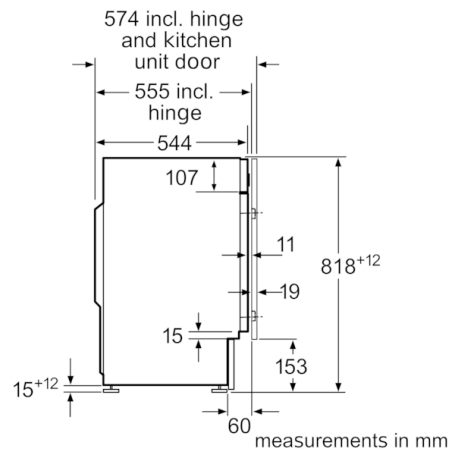

Technical Data

Energy Efficiency Class (Regulation (EU) 2017/1369):	C
Weighted energy consumption in kWh per 100 washing cycles of eco 40-60 programme (EU 2017/1369):	62
Maximum capacity in kg (EU 2017/1369):	8.0
The water consumption of the eco programme in liters per cycle (EU 2017/1369):	45
Duration of eco 40-60 programme in hours and mins at rated capacity (EU 2017/1369):	3:16
Spin-drying efficiency class of eco 40-60 programme (EU 2017/1369):	B
Airborne acoustical noise emission class (EU 2017/1369):	A
Airborne acoustical noise emissions (EU 2017/1369):	66
Construction type:	Built-in
Height of removable worktop (mm):	820
Dimensions of the product (mm):	818 x 596 x 544
Net weight (kg):	76.074
Connection rating (W):	2300
Current (A):	10
Voltage (V):	220-240
Frequency (Hz):	50
Approval certificates:	CE, VDE
Length of electrical supply cord (cm):	210
Door hinge:	Left
Wheels:	No
EAN code:	4242005211470
Installation type:	Full-integrated

Technical Information

- Fully integrated
- Large white door with 130° opening and 30 cm porthole
- Furniture door is reversible
- Dimensions (H X W X D): 81.8 x 59.6 x 57.4 cm
- Height adjustment with cardanDrive
- adjustable base height: 15 cm
- adjustable base depth: 6.5 cm

measurements in mm

measurements in mm

Z detail

measurements in mm

measurements in mm