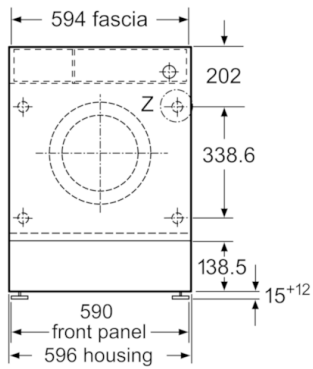

Technical Data

Energy Efficiency Class (Regulation (EU) 2017/1369):	C
Weighted energy consumption in kWh per 100 washing cycles of eco 40-60 programme (EU 2017/1369):	62
Maximum capacity in kg (EU 2017/1369):	8.0
The water consumption of the eco programme in liters per cycle (EU 2017/1369):	45
Duration of eco 40-60 programme in hours and mins at rated capacity (EU 2017/1369):	3:16
Spin-drying efficiency class of eco 40-60 programme (EU 2017/1369):	B
Airborne acoustical noise emission class (EU 2017/1369):	A
Airborne acoustical noise emissions (EU 2017/1369):	66
Construction type:	Built-in
Height of removable worktop (mm):	820
Dimensions of the product (mm):	818 x 596 x 544
Net weight (kg):	76.074
Connection rating (W):	2300
Current (A):	10
Voltage (V):	220-240
Frequency (Hz):	50
Approval certificates:	CE, VDE
Length of electrical supply cord (cm):	210
Door hinge:	Left
Wheels:	No
EAN code:	4242005211470
Installation type:	Full-integrated

Technical Information

- Fully integrated
- Large white door with 130° opening and 30 cm porthole
- Furniture door is reversible
- Dimensions (H X W X D): 81.8 x 59.6 x 57.4 cm
- Height adjustment with cardanDrive
- adjustable base height: 15 cm
- adjustable base depth: 6.5 cm

¹ Scale of Energy Efficiency Classes from A to G

² Energy consumption in kWh per 100 cycles (in programme Eco 40-60)

³ Weighted water consumption in litres per cycle (in programme Eco 40-60)

⁴ Duration of Eco 40-60 programme

measurements in mm

measurements in mm

Z detail

measurements in mm

measurements in mm