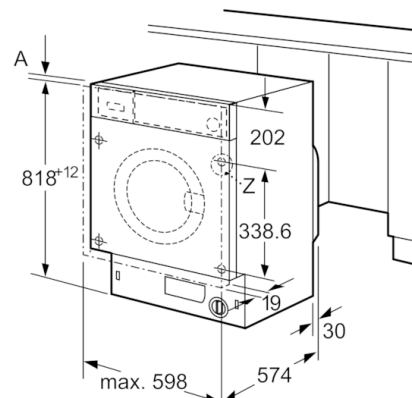

Technical Data

Energy Efficiency Class (Regulation (EU) 2017/1369):	C
Weighted energy consumption in kWh per 100 washing cycles of eco 40-60 programme (EU 2017/1369):	62
Maximum capacity in kg (EU 2017/1369):	8.0
The water consumption of the eco programme in liters per cycle (EU 2017/1369):	45
Duration of eco 40-60 programme in hours and mins at rated capacity (EU 2017/1369):	3:16
Spin-drying efficiency class of eco 40-60 programme (EU 2017/1369):	B
Airborne acoustical noise emission class (EU 2017/1369):	A
Airborne acoustical noise emissions (EU 2017/1369):	66
Construction type:	Built-in
Height of removable worktop (mm):	820
Dimensions of the product (mm):	818 x 596 x 544
Net weight (kg):	76.074
Connection rating (W):	2300
Current (A):	10
Voltage (V):	220-240
Frequency (Hz):	50
Approval certificates:	CE, VDE
Length of electrical supply cord (cm):	210
Door hinge:	Left
Wheels:	No
EAN code:	4242005211470
Installation type:	Full-integrated

Technical Information

- Fully integrated
- Large white door with 130° opening and 30 cm porthole
- Furniture door is reversible
- Dimensions (H X W X D): 81.8 x 59.6 x 57.4 cm
- Height adjustment with cardanDrive
- adjustable base height: 15 cm
- adjustable base depth: 6.5 cm

measurements in mm

measurements in mm

Z detail

measurements in mm

measurements in mm