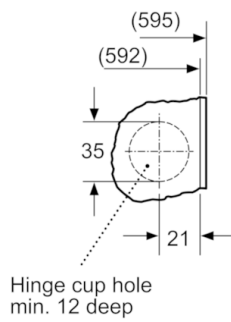

Technical Information

- Fully integrated
- Large white door with 130° opening and 30 cm porthole
- Furniture door is reversible
- Dimensions (H X W X D): 81.8 x 59.6 x 57.4 cm
- Height adjustment with cardanDrive
- adjustable base height: 15 cm
- adjustable base depth: 6.5 cm

measurements in mm

measurements in mm

Z detail

measurements in mm

measurements in mm