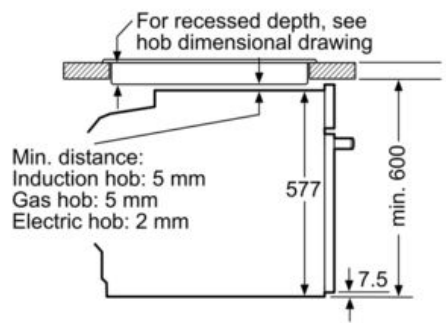

N 70
B47CR32NOB
OVEN
STAINLESS STEEL

Dimensioned drawings

Installation with a hob.

measurements in mm

If the appliance will be installed underneath a hob, the following worktop thicknesses (including substructure if necessary) must be taken into account.

Hob type	min. worktop thickness	
	fitted	flush
Induction hob	37 mm	38 mm
Full surface Induction hob	47 mm	48 mm
Gas hob	30 mm	38 mm
Electric hob	27 mm	30 mm