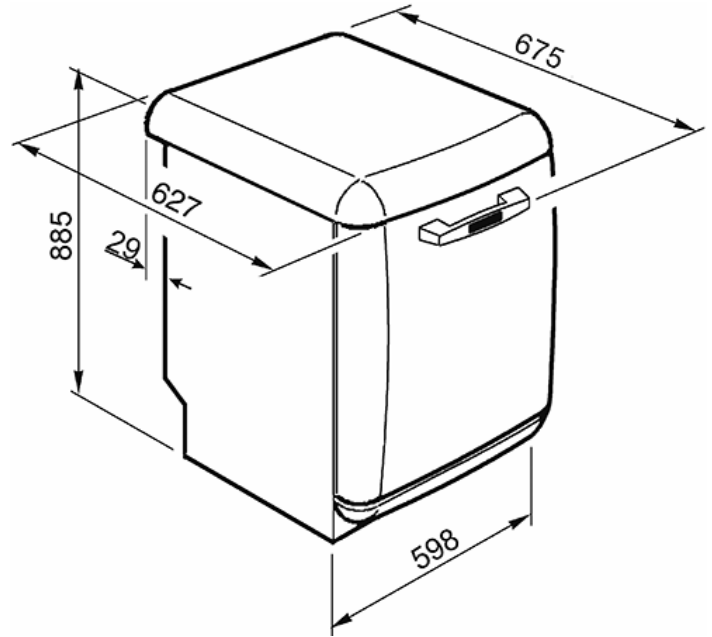

60cm 50's Style Freestanding Dishwasher in Black  
 Energy rating: A+++A  
 EAN13: 8017709226244

• 13 place settings • 10 programmes: Soak, Crystal, ECO, Rapid 27 min, ECO Quick, Delicate and Quick, Normal Quick, Auto 45-65, Ultraclean, Super Quick. • 5 washing temperatures (38°C, 45°C, 50°C, 65°C, 70°C) • Delay timer option 1-9 h • ½ load FlexiZone option • Option for tabs FlexiTabs • **Planetarium wash system** • Quick Time option • Total Aquastop • Concealed heating element • Adjustable water softener • Self balancing door hinges • St/steel filter • Aquatest • Third cutlery basket – Flexi Duo • Upper Basket: With central fixed racks • Height adjustment of the upper basket: On three horizontal levels • Lower Basket: With double foldable rack • Maximum plate diameter 30cm • Average wash time approximately 100 mins, but Quick Time can reduce this by up to 55% • Colour co-ordinating cutlery basket and racks • Consumption (based on 280 cycles): • Water: 2520 litres per annum/ 9L/cycle • Energy: 230 kWh/year/ 0.81 kWh/cycle • Noise level: 43 dB (A) RE 1 Pw • **NB: This model replaces the DF6FABNE2** • Energy efficiency class: A+++, Cleaning performance: A, Drying performance: A • Reference programme: Eco, Duration of Eco programme: 175 mins • Energy consumption: Standby off mode: 0.02 W, Standby on mode: 0.80 W. Duration of Standby On mode: 5 mins • NB: This product is free-standing. It is possible, however, to remove the top in order to slot it beneath a worktop. This operation must be carried out by authorized personnel.