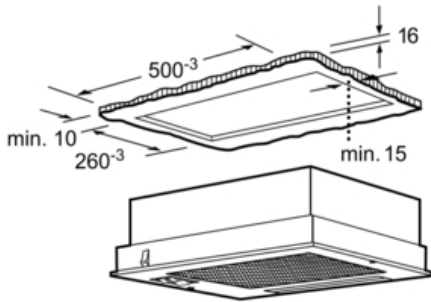

Serie | 2 Hoods

**Canopy hood
DHL535BGB Silver metallic lacquer**

measurements in mm