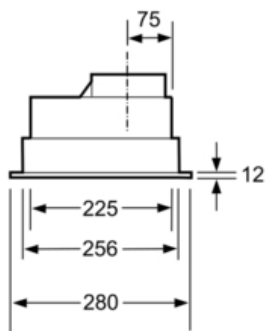

measurements in mm