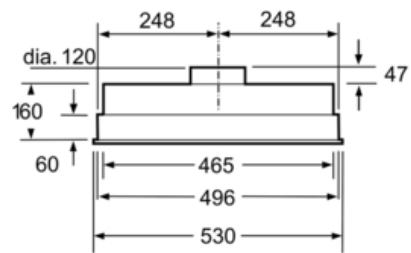

measurements in mm