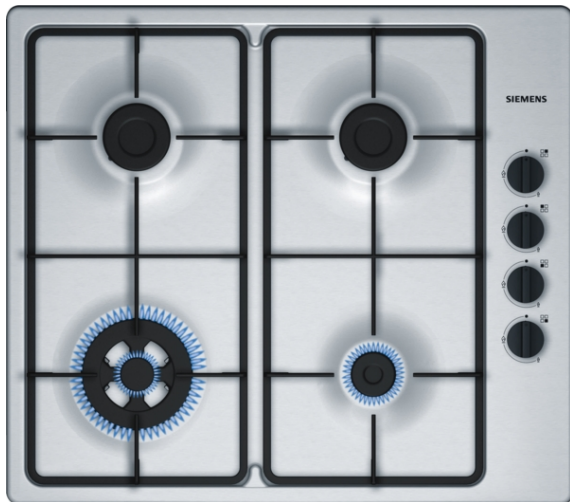

iQ100

EB6B5HB60 stainless steel

60
cm

Width

A gas cooktop with side-mounted controls.

- ✓ This wok burner with 3.3 kW of power is ideal for a wide variety of foods, even in large quantities.
- ✓ High-quality materials and workmanship – continuous cast-iron finish pan supports.
- ✓ A Siemens hob with a uniquely beautiful stainless-steel surface design.
- ✓ The sword knob combines highest ease of use with modern design.

Features

Technical Data

Product name/family : gas hob w integrated controls
 Construction type : Built-in
 Source of energy : Gas
 Total number of positions that can be used at the same time : 4
 Required niche size for installation (HxWxD) : 43 x 560-560 x 480-490
 Width (mm) : 580
 Dimensions of the product (mm) : 43 x 580 x 510
 Net weight (kg) : 10.0
 Gross weight (kg) : 11.0
 Residual heat indicator : without
 Control panel : right
 Basic surface material : Stainless steel
 Color of surface : Stainless steel
 Color of frame : Stainless steel
 Approval certificates : CE
 Length of electrical supply cord (cm) : 100
 EAN code : 4242003687833
 Electrical connection rating (W) : 1
 Gas connection rating (W) : 7700
 Current (A) : 3
 Nominal power (kW) : 220-240
 Frequency (Hz) : 50; 60

4 242003 687833

iQ100**EB6B5HB60 stainless steel****Features****Design**

- 580 mm
- Side control dials

Features

- Ignition via control dials
- Flame failure safety device
- 2 cast iron finish pan supports with rubber feet
- 2 piece burners

Performance/technical information

- 4 gas burners
- 2 standard, 1 economy, 1 high speed wok burner
- Front left: Wok style burner - 3.3kW
- Rear left: Standard burner - 1.7 KW
- Rear right: Standard burner - 1.7 KW
- Front right: Economy burner - 1 KW
- Electrical cable length 1 m
- Factory set for connection to mains gas
- LPG jets (28-30/37mbar) included