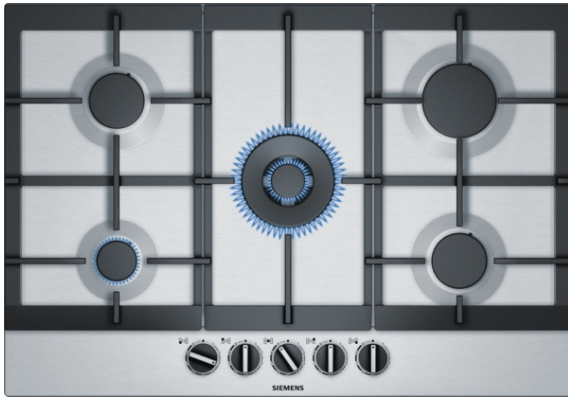

iQ500
EC7A5QB90
75 cm, hob, Stainless steel

Gas cooktop with stepFlame Technology for precise flame control in nine steps.

- ✓ stepFlame Technology: precise heat control with nine different flame steps.
- ✓ This wok burner with 4.0 kW of power is ideal for a wide variety of foods, even in large quantities.
- ✓ High-quality materials and workmanship – continuous cast-iron pan supports.
- ✓ Comfortable usage due to high quality control dials.
- ✓ A Siemens hob with a uniquely beautiful stainless-steel surface design.

Features

Technical Data

Product name/family : gas hob w integrated controls
 Construction type : Built-in
 Source of energy : Gas
 Total number of positions that can be used at the same time : 5
 Required niche size for installation (HxWxD) : 45 x 560-562 x 480-492
 Width (mm) : 750
 Dimensions of the product (mm) : 45 x 750 x 520
 Net weight (kg) : 15.0
 Gross weight (kg) : 16.0
 Residual heat indicator : without
 Control panel : Front
 Basic surface material : Stainless steel
 Color of surface : Stainless steel
 Color of frame : Stainless steel
 Approval certificates : CE
 Length of electrical supply cord (cm) : 100
 EAN code : 4242003742112
 Electrical connection rating (W) : 2
 Gas connection rating (W) : 11500
 Current (A) : 3
 Nominal power (kW) : 220-240
 Frequency (Hz) : 60; 50

iQ500**EC7A5QB90****75 cm, hob, Stainless steel****Features****Design**

- Easy to clean Stainless steel surface.
- Cast iron pan supports
- High efficiency burner set

Special features

- Step Flame technology - 9 steps
- Design co-ordinated control dials
- Ignition via control dials

Safety Features

- Factory set for connection to mains gas
- Flame failure safety device

Accessories

- LPG jets (28-30/37mbar) included

Technical information

- Power cord length 100 cm

iQ500
EC7A5QB90
75 cm, hob, Stainless steel