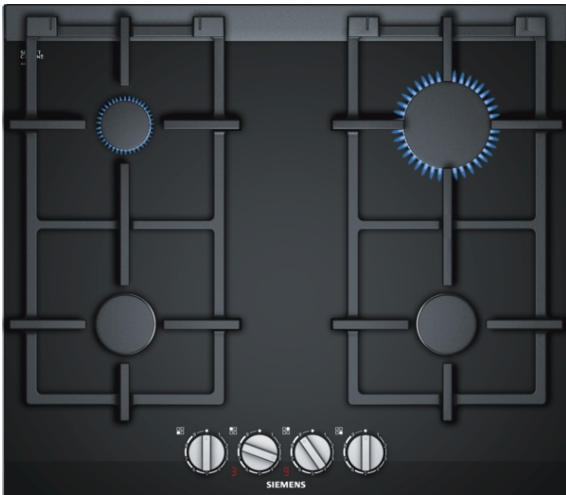

iQ700
ER6A6PD70
60 cm, hob, Ceramic
4 Burner

Gas cooktop with stepFlame Technology for precise flame control in nine steps.

- ✓ stepFlame Technology: precise heat control with nine different flame steps.
- ✓ The 7-segment display informs about the chosen power level.
- ✓ Dishwasher proof pan supports are extremely easy to remove and clean in the dishwasher.
- ✓ High-quality materials and workmanship – continuous cast-iron pan supports.
- ✓ Comfortable usage due to high quality control dials.

Features

Technical Data

Product name/family : gas hob w integrated controls
 Construction type : Built-in
 Source of energy : Gas
 Total number of positions that can be used at the same time : 4
 Required niche size for installation (HxWxD) : 45 x 560-562 x 490-502
 Width (mm) : 602
 Dimensions of the product (mm) : 45 x 602 x 520
 Net weight (kg) : 11.0
 Gross weight (kg) : 12.0
 Residual heat indicator : Separate
 Control panel : Front
 Basic surface material : Ceramic
 Color of surface : Black, Stainless steel
 Color of frame : Black, Stainless steel
 Approval certificates : CE
 Length of electrical supply cord (cm) : 100
 EAN code : 4242003742754
 Electrical connection rating (W) : 2
 Gas connection rating (W) : 7700
 Current (A) : 3
 Nominal power (kW) : 220-240
 Frequency (Hz) : 60; 50

4 242003 742754

iQ700
ER6A6PD70
60 cm, hob, Ceramic
4 Burner

Features

Design

- Easy to clean ceramic glass surface.
- Cast iron pan supports
- Low profile burner

Special features

- Step Flame technology - 9 steps
- Electronic power level display
- Design co-ordinated control dials
- Ignition via control dials
- Pan supports dishwasher safe

Power and size:

- 4 burner gas hob including:
- 4 gas
- Left rear: Economy burner 1.1 KW
- Right rear: High-speed burner 2.8 KW
- Left front: Standard burner 1.9 KW
- Right front: Standard burner 1.9 KW