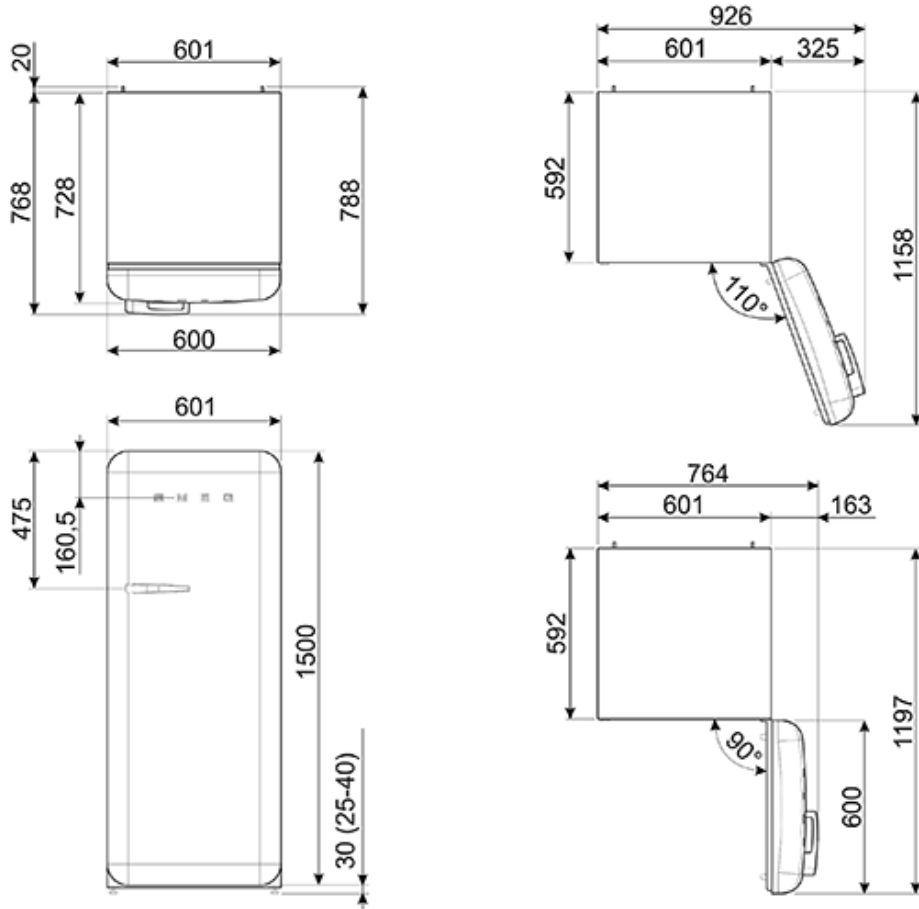

FAB28LDUJ3UK

50's Retro style

fridge
free standing
free standing
union jack
60 cm
energy rating A+++

Smeg (UK) Ltd
The Magna Building, Wyndyke Furlong, Abingdon
OX14 1DZ
Tel. +44 (0)844 557 9907
Fax +44 (0)844 557 9337