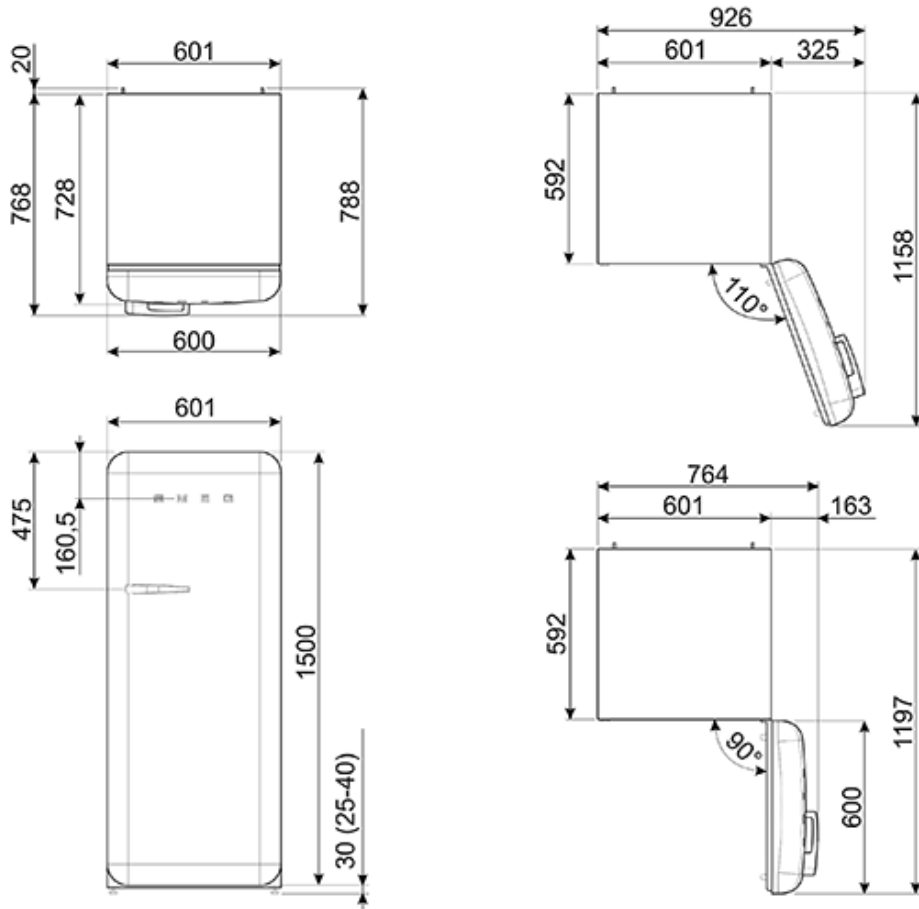

FAB28LWH3UK

50's Retro style
fridge
free standing
free standing
white
60 cm
energy rating A+++

Smeg (UK) Ltd
The Magna Building, Wyndyke Furlong, Abingdon
OX14 1DZ
Tel. +44 (0)844 557 9907
Fax +44 (0)844 557 9337