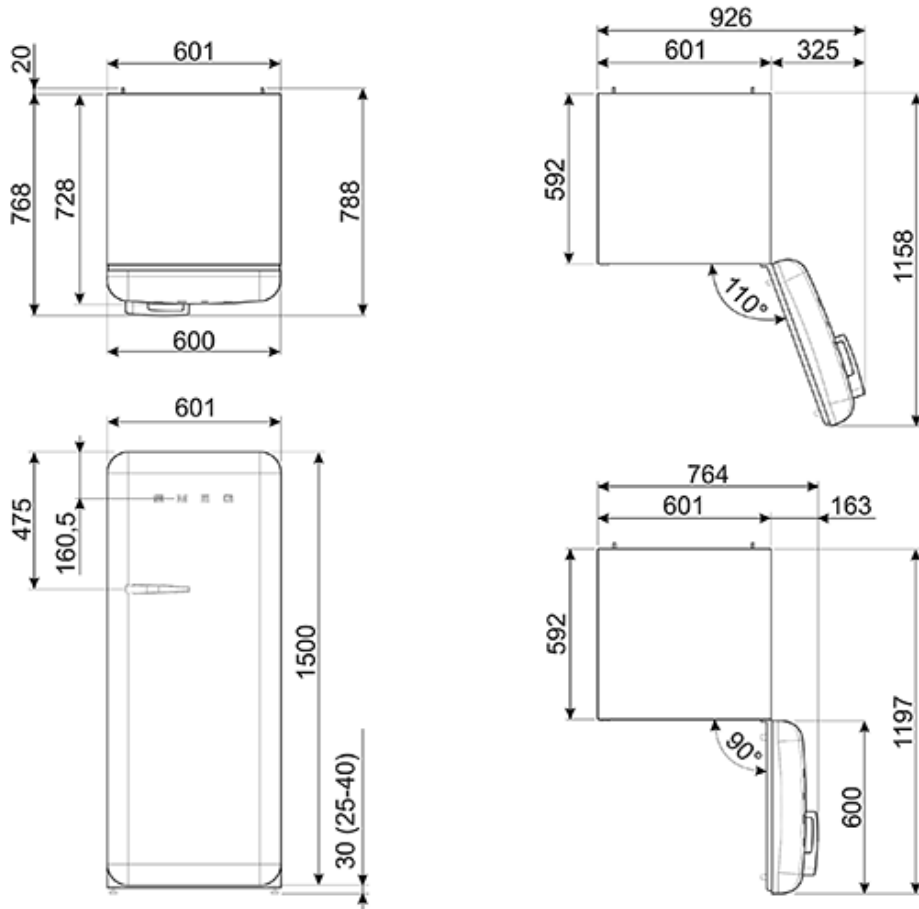

FAB28RRD3UK

50's Retro style

fridge
free standing
free standing
red
60 cm
energy rating A+++

Smeg (UK) Ltd
The Magna Building, Wyndyke Furlong, Abingdon
OX14 1DZ
Tel. +44 (0)844 557 9907
Fax +44 (0)844 557 9337