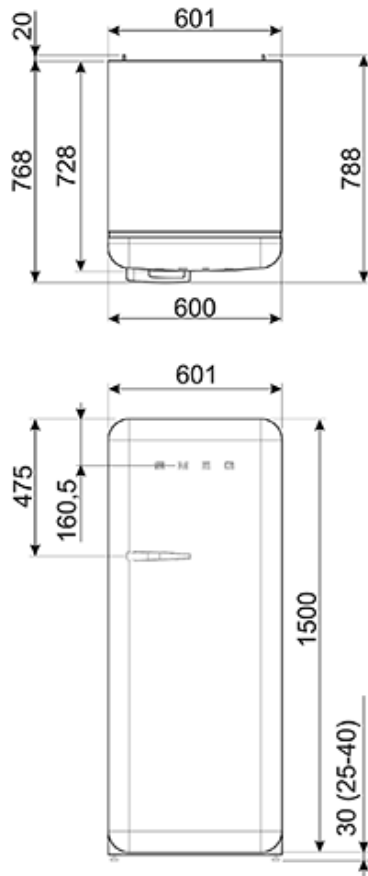

FAB28RSV3UK

50's Retro style

fridge
free standing
free standing
silver
60 cm
energy rating A+++

Smeg (UK) Ltd
The Magna Building, Wyndyke Furlong, Abingdon
OX14 1DZ
Tel. +44 (0)844 557 9907
Fax +44 (0)844 557 9337