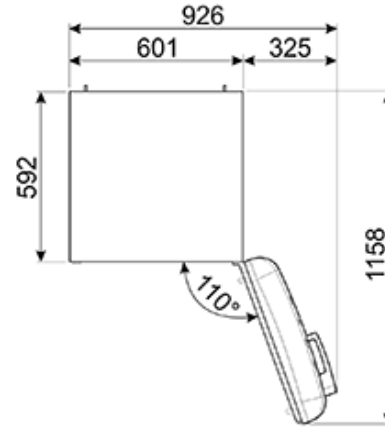

FAB28RSV3UK

50's Retro style

fridge
free standing
free standing
silver
60 cm
energy rating A+++

Smeg (UK) Ltd
The Magna Building, Wyndyke Furlong, Abingdon
OX14 1DZ
Tel. +44 (0)844 557 9907
Fax +44 (0)844 557 9337