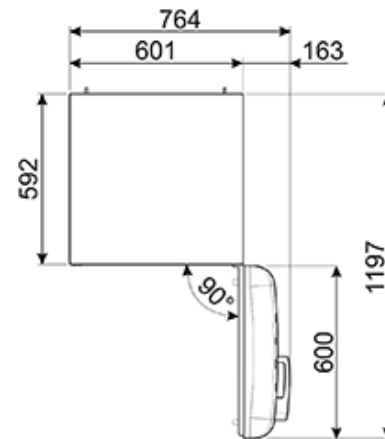

FAB28RSV3UK

50's Retro style

fridge
free standing
free standing
silver
60 cm
energy rating A+++

Smeg (UK) Ltd
The Magna Building, Wyndyke Furlong, Abingdon
OX14 1DZ
Tel. +44 (0)844 557 9907
Fax +44 (0)844 557 9337