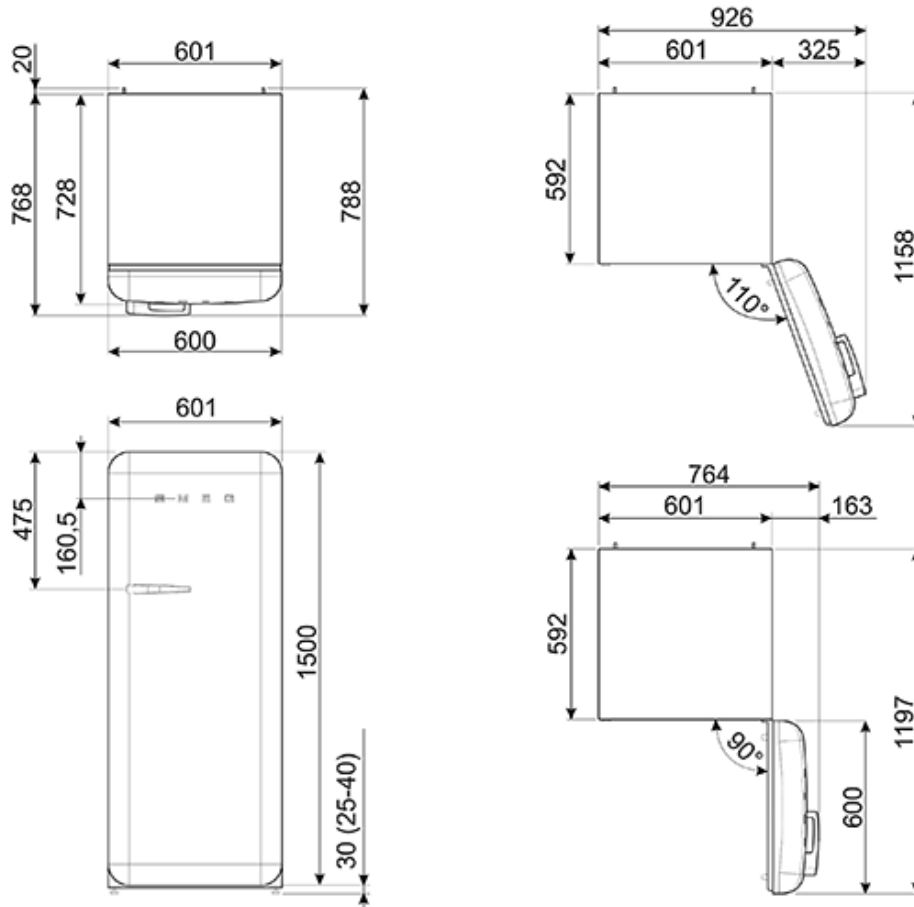

FAB28RYW3UK

50's Retro style

fridge
free standing
free standing
yellow
60 cm
energy rating A+++

Smeg (UK) Ltd
The Magna Building, Wyndyke Furlong, Abingdon
OX14 1DZ
Tel. +44 (0)844 557 9907
Fax +44 (0)844 557 9337