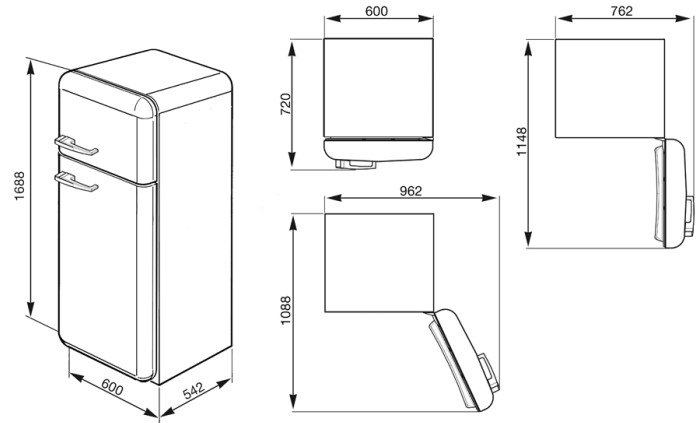

50's Style Fridge-Freezer Black, Right hand hinge  
Energy Efficiency Class A\*\*  
EAN13: 8017709174552

• Gross capacity: 295 litres • Tropicalized compressor • Energy consumption: 212 Kw/h per year • Climatic class: SN-T • Freezing capacity: 3kg/24h • Thaw time: 15h • Fast cooling switch • Refrigerator • Fresh food capacity: 229 litres • Automatic defrost • 3 Adjustable glass shelves • 1 fruit and vegetable container • 1 covered storage box • 1 chrome wine rack • Freezer (Four stars) • Frozen food capacity: 64 litres • 1 adjustable shelf with ice cube tray • A gap of 175mm must be left on the hinged side of the product to allow the door to open. • **NB: This model will automatically replace the FAB30QNE once stock is no longer available.**