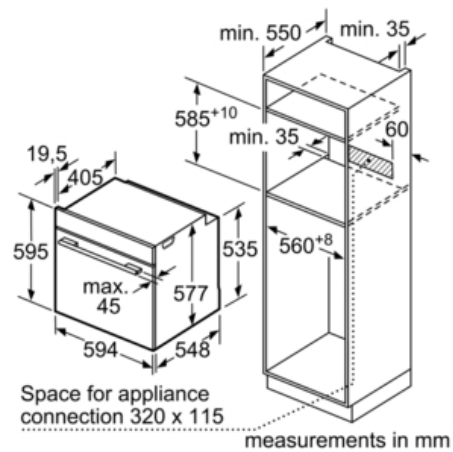

Performance/technical information

- Temperature range 30 °C - 300 °C
- Cavity volume: 71 litre capacity
- Integral cooling fan
- Stainless-steel fan
- Length of mains cable: 120 cm
- Total connected load electric: 3.6 KW
- Appliance dimension (hxwxh): 595 mm x 594 mm x 548 mm
- Niche dimension (hxwxh): 585 mm - 595 mm x 560 mm - 568 mm x 550 mm
- Please reference the built-in dimensions provided in the installation drawing
- Maximum window temperature 40° C
- Energy efficiency rating (acc. EU Nr. 65/2014):
Energy consumption per cycle in conventional mode: 81.2
Energy consumption per cycle in fan-forced convection mode: 0.69 kwh
Number of cavities: 1
Heat source: electrical
Cavity volume: 71 litre capacity

Standard accessories

- Pull out system: Available as an additional accessory
- 1 x combination grid, 1 x universal pan

Serie | 8 Ovens

Oven

HBG634BB1B

Installation with a hob.

If the appliance will be installed underneath a hob, the following worktop thicknesses (including substructure if necessary) must be taken into account.

Hob type	min. worktop thickness	
	fitted	flush
Induction hob	37 mm	38 mm
Full surface induction hob	47 mm	48 mm
Gas hob	30 mm	34 mm
Electric hob	27 mm	30 mm