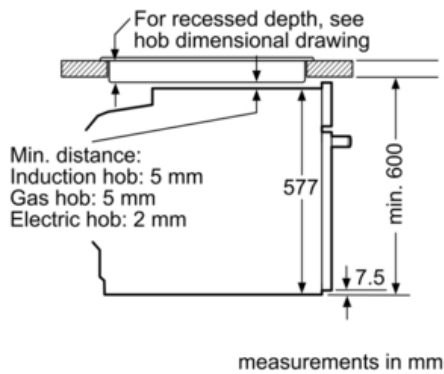

Performance/technical information

- Temperature range 30 °C - 300 °C
- Cavity volume: 71 litre capacity
- Integral cooling fan
- Stainless-steel fan
- Length of mains cable: 120 cm
- Total connected load electric: 3.6 KW
- Appliance dimension (hxwxh): 595 mm x 594 mm x 548 mm
- Niche dimension (hxwxh): 585 mm - 595 mm x 560 mm - 568 mm x 550 mm
- Please reference the built-in dimensions provided in the installation drawing
- Maximum window temperature 40° C
- Energy efficiency rating (acc. EU Nr. 65/2014):
Energy consumption per cycle in conventional mode: 81.2
Energy consumption per cycle in fan-forced convection mode: 0.69 kwh
Number of cavities: 1
Heat source: electrical
Cavity volume: 71 litre capacity

Standard accessories

- Pull out system: Available as an additional accessory
- 1 x combination grid, 1 x universal pan

Serie | 8 Ovens

Oven

HBG634BB1B

Installation with a hob.

If the appliance will be installed underneath a hob, the following worktop thicknesses (including substructure if necessary) must be taken into account.

Hob type	min. worktop thickness	
	fitted	flush
Induction hob	37 mm	38 mm
Full surface induction hob	47 mm	48 mm
Gas hob	30 mm	34 mm
Electric hob	27 mm	30 mm