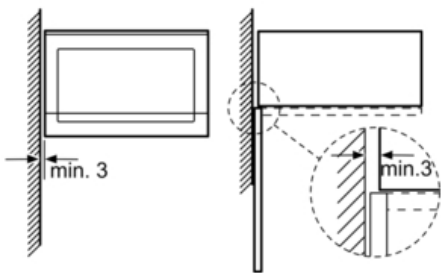

Technical Data

Type of micro-wave oven :	MW only
Type of control :	Electronic
Color / Material Front :	White
Dimensions of the product (mm) :	382 x 594 x 388
Cavity dimensions (mm) :	208.0 x 328.0 x 369.0
Length of electrical supply cord (cm) :	130
Net weight (kg) :	18.0
Gross weight (kg) :	20.0
EAN code :	4242002788814
Maximum micro-wave power (W) :	900
Connection rating (W) :	1450
Current (A) :	10
Voltage (V) :	230-240
Frequency (Hz) :	50
Plug type :	GB plug

- Large 25 litre stainless steel interior
- Turntable distribution
- 315 mm turntable diameter
- 5 power levels: 900 W, 600 W, 360 W, 180 W, 90 W
- User-friendly electronics: extremely easy and comfortable operation
- installation in tall housing

Serie | 6 Microwave oven

HMT84M624B White
Compact microwave oven

Microwave,
corner installation

Measurements in mm

* 20 mm for metal fascias

measurements in mm

* 20 mm for metal fascias

measurements in mm