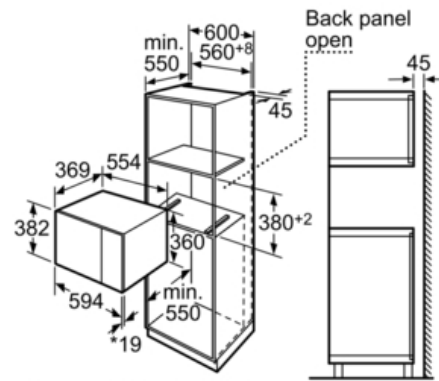

Technical Data

Type of micro-wave oven :	MW only
Type of control :	Electronic
Color / Material Front :	White
Dimensions of the product (mm) :	382 x 594 x 388
Cavity dimensions (mm) :	208.0 x 328.0 x 369.0
Length of electrical supply cord (cm) :	130
Net weight (kg) :	18.0
Gross weight (kg) :	20.0
EAN code :	4242002788814
Maximum micro-wave power (W) :	900
Connection rating (W) :	1450
Current (A) :	10
Voltage (V) :	230-240
Frequency (Hz) :	50
Plug type :	GB plug

- Large 25 litre stainless steel interior
- Turntable distribution
- 315 mm turntable diameter
- 5 power levels: 900 W, 600 W, 360 W, 180 W, 90 W
- User-friendly electronics: extremely easy and comfortable operation
- installation in tall housing

Serie | 6 Microwave oven

HMT84M624B White
Compact microwave oven

Microwave,
corner installation

Measurements in mm

* 20 mm for metal fascias

measurements in mm

* 20 mm for metal fascias

measurements in mm

measurements in mm