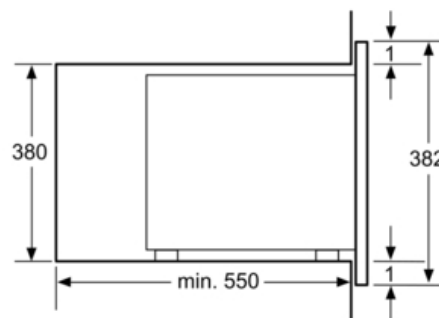

Technical Data

Type of micro-wave oven :	MW only
Type of control :	Electronic
Color / Material Front :	White
Dimensions of the product (mm) :	382 x 594 x 388
Cavity dimensions (mm) :	208.0 x 328.0 x 369.0
Length of electrical supply cord (cm) :	130
Net weight (kg) :	18.0
Gross weight (kg) :	20.0
EAN code :	4242002788814
Maximum micro-wave power (W) :	900
Connection rating (W) :	1450
Current (A) :	10
Voltage (V) :	230-240
Frequency (Hz) :	50
Plug type :	GB plug

- Large 25 litre stainless steel interior
- Turntable distribution
- 315 mm turntable diameter
- 5 power levels: 900 W, 600 W, 360 W, 180 W, 90 W
- User-friendly electronics: extremely easy and comfortable operation
- installation in tall housing

Serie | 6 Microwave oven

HMT84M624B White
Compact microwave oven

Microwave,
corner installation

Measurements in mm

* 20 mm for metal fascias

measurements in mm

* 20 mm for metal fascias

measurements in mm

measurements in mm