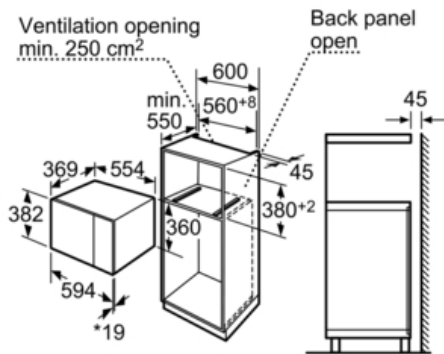

Technical Data

Type of micro-wave oven :	MW only
Type of control :	Electronic
Color / Material Front :	White
Dimensions of the product (mm) :	382 x 594 x 388
Cavity dimensions (mm) :	208.0 x 328.0 x 369.0
Length of electrical supply cord (cm) :	130
Net weight (kg) :	18.0
Gross weight (kg) :	20.0
EAN code :	4242002788814
Maximum micro-wave power (W) :	900
Connection rating (W) :	1450
Current (A) :	10
Voltage (V) :	230-240
Frequency (Hz) :	50
Plug type :	GB plug

- Large 25 litre stainless steel interior
- Turntable distribution
- 315 mm turntable diameter
- 5 power levels: 900 W, 600 W, 360 W, 180 W, 90 W
- User-friendly electronics: extremely easy and comfortable operation
- installation in tall housing

Serie | 6 Microwave oven

HMT84M624B White
Compact microwave oven

Microwave,
corner installation

Measurements in mm

* 20 mm for metal fascias

measurements in mm

* 20 mm for metal fascias

measurements in mm

measurements in mm