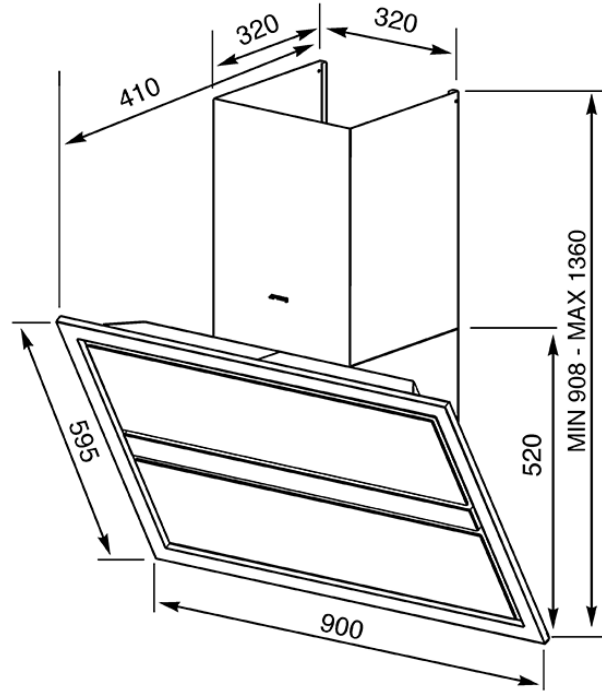

90cm Angled Chimney Hood, St/steel and Black Glass
 EAN13: 8017709207007

- Energy rating: A • 1 high performance motor 275W • Electronic controls with digital display • Tilting glass panel • 3 speeds, plus intensive • 2 x 1W LED lights with dimmer mode • 1 Stainless steel grease filter • Automatic switch off • Filter cleaning/replacement indicator • Internal re-circulation possible • Vent outlet Ø 150 mm • Nominal power : 278W •

Speed	I	II	III	IV
Extraction Rate IEC 61591	233	322	519	773
Noise Level dB(A) IEC 60704-2-13	55	63	66	71

Functions

Options

- SP150FLAT - Comprehensive ducting kit (150mm wide) • KITFC906 - Charcoal filter • KITFTS - Initial Charcoal Filter Kit • SP150 - Simple ducting kit (150mm wide)