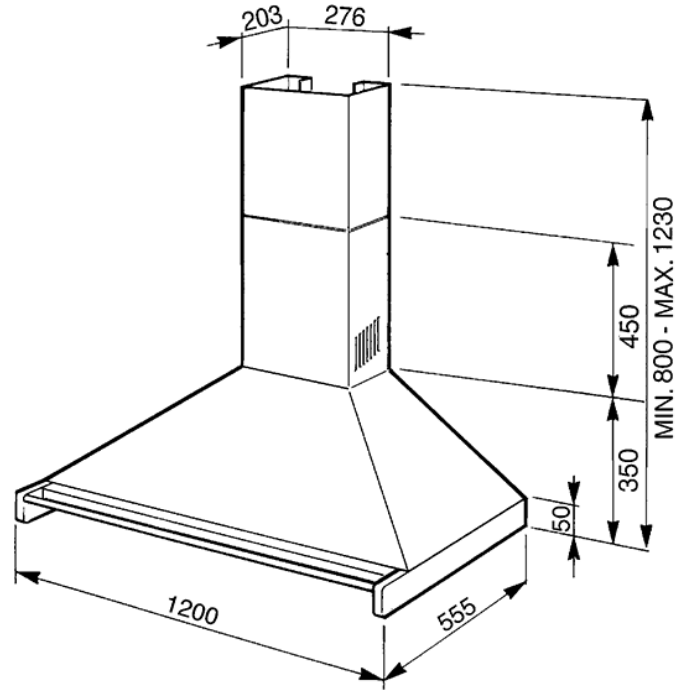

120cm "Opera" Chimney Hood, St/steel  
EAN13: 8017709211646

• Energy rating: A • 1 motor, 275 W • 3 speeds + Intensive speed • 4 Stainless steel grease filters • 2 x 2W LED lights • Internal re-circulation possible • Non return valve • Vent outlet Ø 150 mm • Nominal power : 278W • Minimum clearance required when installing this hood above: • Electric hobs: 650mm / Gas hobs: 750mm •