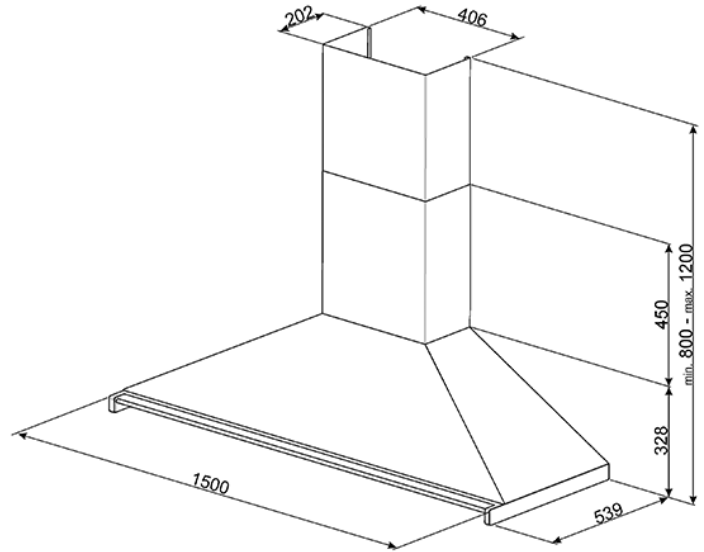

150cm St/Steel "Opera" Chimney Hood
EAN13: 8017709221720

• Energy rating: A+ • 1 motor, 275 W • 3 speeds + Intensive speed • 5 Stainless steel grease filters (dishwasher safe) • 4 x 5W LED lights • Internal re-circulation possible • Non return valve • Vent outlet Ø 150 mm • Nominal power : 284W • Minimum clearance required when installing this hood above: • Electric hobs: 650mm / Gas hobs: 750mm •

Speed	I	II	III	IV
Extraction Rate IEC 61591	334	439	567	788
Noise Level dB(A) IEC 60704-2-13	50	57	63	70

• NB: This model supersedes the KD150X-2

Functions

Options

• FLT6 - Charcoal filter • SP150 - Simple ducting kit (150mm wide) • SP150FLAT - Comprehensive ducting kit (150mm wide)