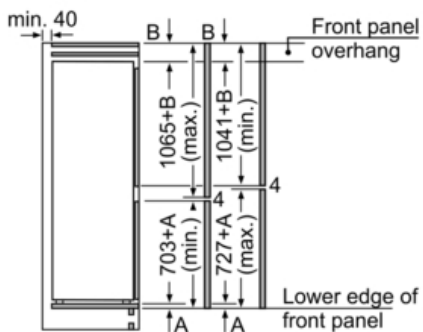

Serie | 6 Fridge-Freezer-Combination

Built-in fridge-freezer
KIN86AD30G
NoFrost freezer

The specified unit door dimensions are valid for a door gap of 4 mm.
measurements in mm