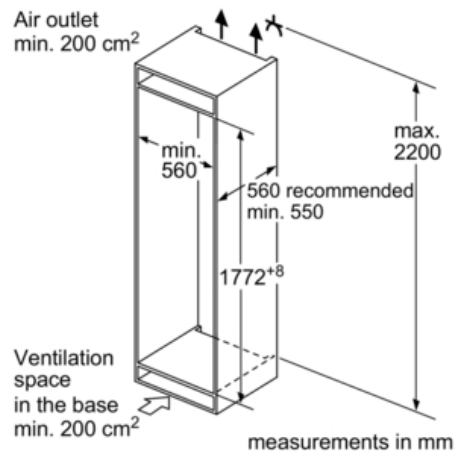

Technical Data

Construction type :	Built-in
Door panel options :	Not possible
Height (mm) :	1772
Width (mm) :	558
Depth of the product :	545
Required niche size for installation (HxWxD) :	1775.0 x 560 x 550
Net weight (kg) :	68.0
Connection rating (W) :	90
Current (A) :	13
Door hinge :	Right reversible
Voltage (V) :	220-240
Frequency (Hz) :	50
Approval certificates :	VDE
Length of electrical supply cord (cm) :	230
Storage Period in Event of Power Failure (h) :	13
Number of compressors :	1
Number of independent cooling systems :	2
Interior ventilator :	No
Reversible Door Hinge :	Yes
Number of Adjustable Shelves in fridge compartment (Stck) :	4
Shelves for Bottles :	No
EAN code :	4242002721699
Brand :	Bosch
Product name / Commercial code :	KIN86AD30G
Energy efficiency :	A++
Energy consumption annual (kWh/annum) - NEW (2010/30/EC) :	221
Refrigerator Net capacity (l) - NEW (2010/30/EC) :	188
Freezer Net capacity (l) - NEW (2010/30/EC) :	67
Frost free system :	Freezer
Temperature rise time (h) :	13
Freezing capacity (kg/24h) - NEW (2010/30/EC) :	8
Climate class :	SN-ST
Noise level (dB) :	39
Installation type :	Integrated

Functions

- Freezer malfunction warning signal: optical and acoustical
- SuperFreezing function with automatic deactivation
- Optical and acoustical door open warning

Dimension and installation

- Connection value 90 W
- Dimensions: 177.2 cm H x 55.8 cm W x 54.5 cm D
- Niche Dimensions: 177.5 cm H x 56 cm W x 55 cm D
- Climate class SN-ST (suitable for ambient temperatures between 10 to 38°C)

Serie | 6 Fridge-Freezer-Combination

Built-in fridge-freezer
KIN86AD30G
NoFrost freezer

The specified unit door dimensions are valid for a door gap of 4 mm.
 measurements in mm