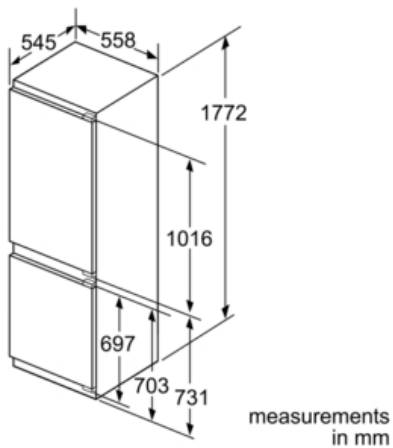

Functions

- Freezer malfunction warning signal: optical and acoustical
- SuperFreezing function with automatic deactivation
- Optical and acoustical door open warning

Dimension and installation

- Connection value 90 W
- Dimensions: 177.2 cm H x 55.8 cm W x 54.5 cm D
- Niche Dimensions: 177.5 cm H x 56 cm W x 55 cm D
- Climate class SN-ST (suitable for ambient temperatures between 10 to 38°C)

Serie | 6 Fridge-Freezer-Combination

Built-in fridge-freezer
KIN86AD30G
NoFrost freezer

The specified unit door dimensions are valid for a door gap of 4 mm.
 measurements in mm