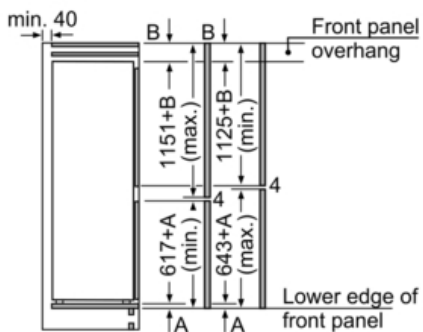

Dimension and installation

- Connection value 90 W
- Dimensions: 177.2 cm H x 55.8 cm W x 54.5 cm D
- Niche Dimensions: 177.5 cm H x 56 cm W x 55 cm D
- Climate class SN-T (suitable for ambient temperatures between 10 to 43°C)
- Based on the results of the standard 24-hour test. Actual consumption depends on usage/position of the appliance.

The specified unit door dimensions are valid for a door gap of 4 mm.
measurements in mm