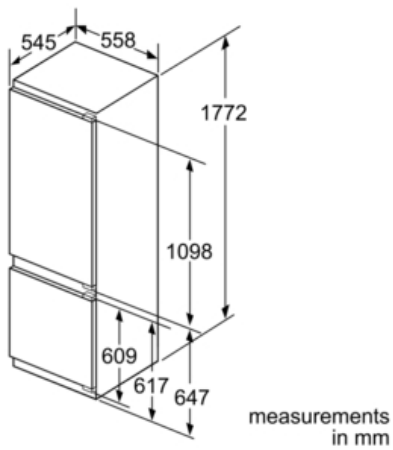

Dimension and installation

- Connection value 90 W
- Dimensions: 177.2 cm H x 55.8 cm W x 54.5 cm D
- Niche Dimensions: 177.5 cm H x 56 cm W x 55 cm D
- Climate class SN-T (suitable for ambient temperatures between 10 to 43°C)
- Based on the results of the standard 24-hour test. Actual consumption depends on usage/position of the appliance.

The specified unit door dimensions are valid for a door gap of 4 mm.
measurements in mm