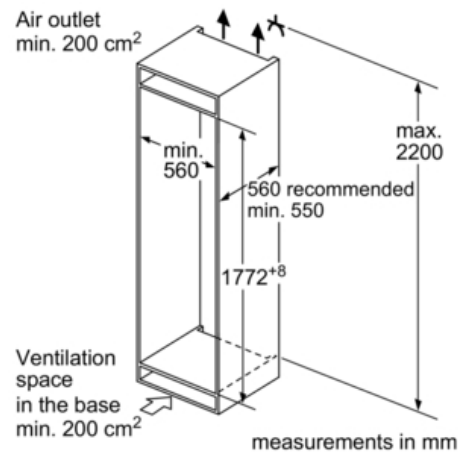

Dimension and installation

- Connection value 90 W
- Dimensions: 177.2 cm H x 55.8 cm W x 54.5 cm D
- Niche Dimensions: 177.5 cm H x 56 cm W x 55 cm D
- Climate class SN-T (suitable for ambient temperatures between 10 to 43°C)
- Based on the results of the standard 24-hour test. Actual consumption depends on usage/position of the appliance.

Key features - Fridge section

- Automatic defrost fridge
- Bright interior LED fridge light
- 5 safety glass shelves in fridge compartment of which 4 are height adjustable
- SuperCool function with automatic deactivation

Key features - Freezer section

- Manual defrost freezer
- 4 star freezer rating
- 2 freezer drawers
- Freezing capacity in 24 hours: 7 kg
- Maximum freezer storage time in power failure: 26 hours

Functions

The specified unit door dimensions are valid for a door gap of 4 mm.
measurements in mm