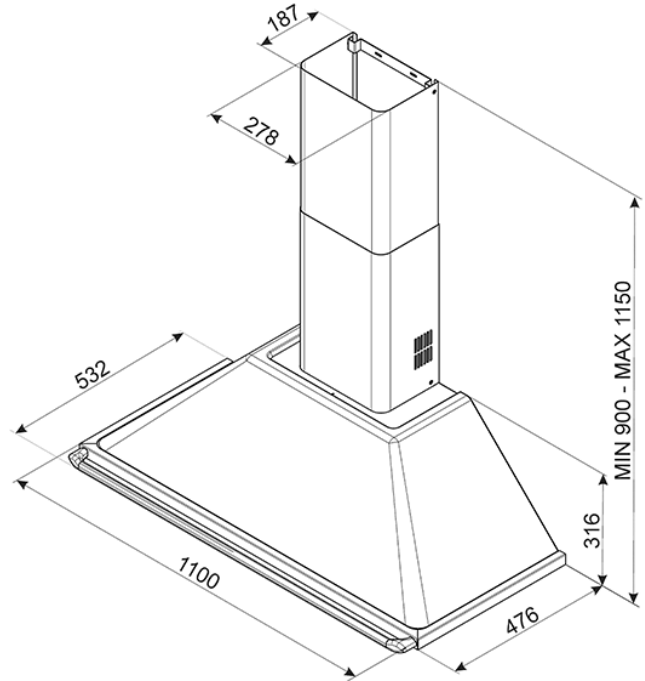

110cm Black Chimney Hood
 EAN13: 8017709211691

• Energy rating: A • 1 motor, 275W • 3 speeds + Intensive • 4 Aluminum grease filters • 2 x 2W LED lights • Internal re-circulation possible • Non return valve • Vent outlet Ø 150 mm • Nominal power : 278W • Minimum clearance required when installing this hood above: • Electric hobs: 650mm / Gas hobs: 750mm •

• Co-ordinates well with 'Victoria' range cooker TR4110BL1

Options

• FLT6 - Charcoal filter • SP150 - Simple ducting kit (150mm wide) • SP150FLAT - Comprehensive ducting kit (150mm wide)

Versions

• KT110BLE - 110cm Victoria Chimney Hood, Black • KT110PE - 110cm Victoria Chimney Hood, Cream • KTR110XE - 110cm Victoria Chimney Hood, Stainless Steel