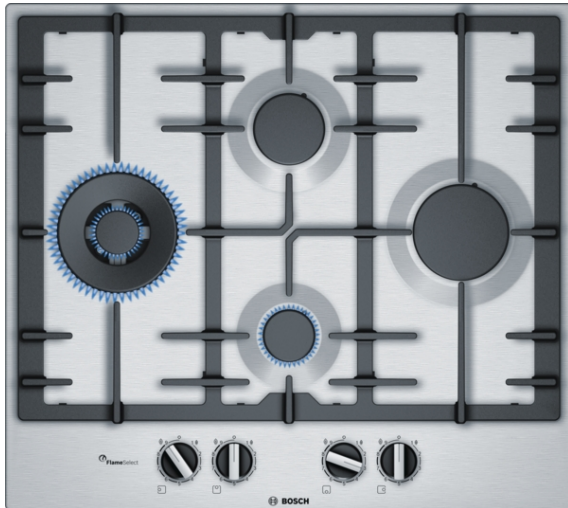

Serie | 6 Hobs

PCI6A5B90
60 cm, hob, Stainless steel

The stainless-steel gas hob with FlameSelect: achieve perfect cooking results thanks to nine precisely defined power levels.

- **FlameSelect:** for a precise adjustment of the flame in nine defined levels.
- **Wok burner:** powerful cooking at up to 4 kW.
- **Continuous cast-iron pan support:** for high firmness and stability of cookware.
- **Sword knobs:** for an ergonomic control.
- **Surface colour:** Stainless steel

Technical Data

Product name/family :	gas hob w integrated controls
Installation type :	Built-in
Heating type :	Gas
Total number of positions that can be used at the same time :	4
Required niche size for installation (HxWxD) :	45 x 560-562 x 480-492
Width (mm) :	582
Dimensions of the product (mm) :	45 x 582 x 520
Net weight (kg) :	18.0
Gross weight (kg) :	19.0
Residual heat indicator :	without
Location of control panel :	Hob front
Basic surface material :	Stainless steel
Color of surface :	Stainless steel
Color of frame :	Stainless steel
Approval certificates :	CE
Length of electrical supply cord (cm) :	100
EAN code :	4242002802701
Electrical connection rating (W) :	1
Gas connection rating (W) :	9750
Current (A) :	3
Voltage (V) :	220-240
Frequency (Hz) :	60; 50

4 242002 802701

Serie | 6 Hobs

PCI6A5B90

60 cm, hob, Stainless steel

The stainless-steel gas hob with FlameSelect: achieve perfect cooking results thanks to nine precisely defined power levels.

Design

- Stainless steel

Special features

- FlameSelect
- Design co-ordinated control dials
- Ignition via control dials
- cast iron pan supports

Power and size:

- 4 gas burners:
- Dual control burner
- 3 gas + wok (diamond)
- Left: wok burner 4 KW
- Center rear: 1.75 KW
- Center front: economy burner 1 KW