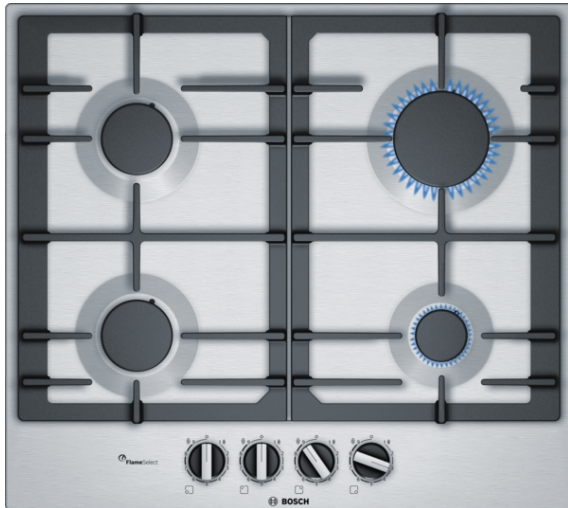

Serie | 6 Hobs

PCP6A5B90
60 cm, hob, Stainless steel

The stainless-steel gas hob with FlameSelect: achieve perfect cooking results thanks to nine precisely defined power levels.

- **FlameSelect:** for a precise adjustment of the flame in nine defined levels.
- **Continuous cast-iron pan support:** for high firmness and stability of cookware.
- **Sword knobs:** for an ergonomic control.
- **Surface colour:** Stainless steel

Technical Data

Product name/family :	gas hob w integrated controls
Installation type :	Built-in
Heating type :	Gas
Total number of positions that can be used at the same time :	4
Required niche size for installation (HxWxD) :	45 x 560-562 x 480-492
Width (mm) :	582
Dimensions of the product (mm) :	45 x 582 x 520
Net weight (kg) :	10.0
Gross weight (kg) :	11.0
Residual heat indicator :	without
Location of control panel :	Hob front
Basic surface material :	Stainless steel
Color of surface :	Stainless steel
Color of frame :	Stainless steel
Approval certificates :	CE
Length of electrical supply cord (cm) :	100
EAN code :	4242002837468
Electrical connection rating (W) :	1
Gas connection rating (W) :	7500
Current (A) :	3
Voltage (V) :	220-240
Frequency (Hz) :	60; 50

4 242002 837468

Serie | 6 Hobs

PCP6A5B90

60 cm, hob, Stainless steel

The stainless-steel gas hob with FlameSelect: achieve perfect cooking results thanks to nine precisely defined power levels.

Design

- Stainless steel

Special features

- FlameSelect
- Design co-ordinated control dials
- Ignition via control dials
- cast iron pan supports

Power and size:

- 4 gas burners:
- Left rear: Standard burner 1.75 KW
- Right rear: high-speed burner 3 KW
- Left front: standard burner 1.75 KW
- Right front: economy burner 1 KW