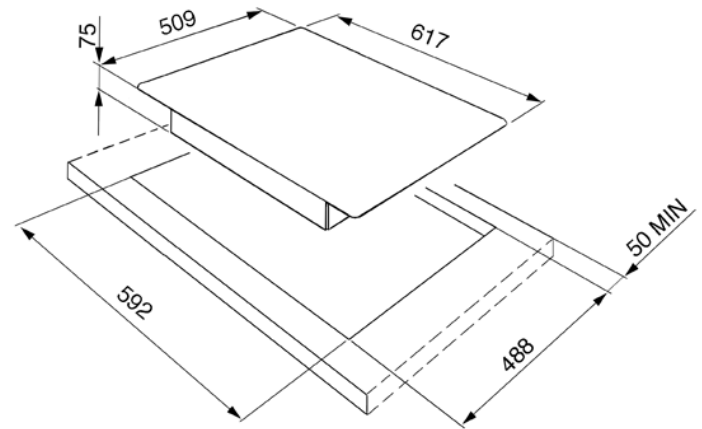

62CM "Classic" Ultra Low Profile Gas Hob - additional set of Linea controls included  
EAN13: 8017709153588

• 4 burners • Left: Ultra rapid burner 4.0 kW • Centre Front: 1.5 kW • Centre Rear: 1.5 kW • Right: 2.5 kW • St/steel ultra low profile base • Heavy duty cast iron pan stands • Black burner caps • Automatic electronic ignition • Safety valves • Adaptable for LPG • STANDARD ACCESSORIES: • Linea controls • NB: Please note that an extra deep worktop is required should this hob be fitted directly above an oven.