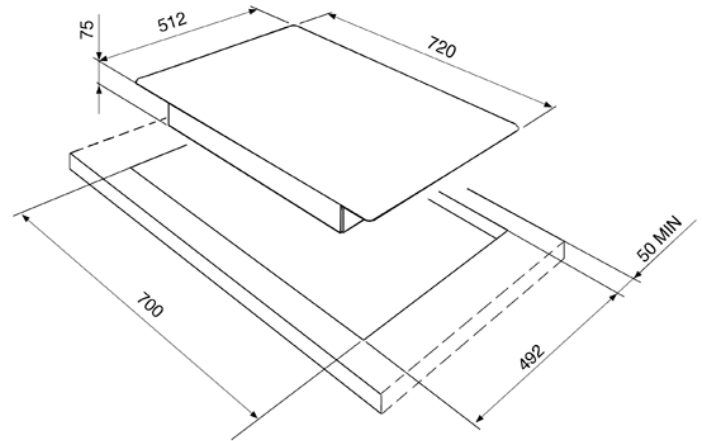

72CM "Classic" Ultra Low Profile Gas Hob - additional set of Linea controls included  
EAN13: 8017709153601

• 5 burners • Rear left: 1.8 kW • Front left: 1.05 kW • Centre: Ultra-rapid burner 4.0 kW • Rear right: 1.8 kW • Front right: 1.05 kW • St/steel ultra low profile base • St/steel controls • Cast iron pan stands • Black burner caps • Automatic electronic ignition • Safety valves • Adaptable for LPG • Pan rest incorporated in central pan stand • STANDARD ACCESSORIES: • Linea controls • **NB: This model supersedes PGF75-3** • NB: Please note that an extra deep worktop is required should this hob be fitted directly above an oven.