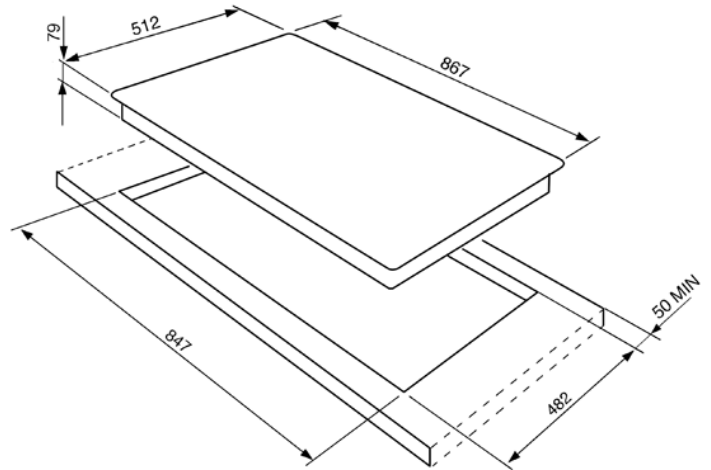

87CM "Classic" Ultra Low Profile Gas Hob - additional set of Linea controls included
EAN13: 8017709153625

• 5 burners • Rear left: 1.8 kW • Front left: 1.8 kW • Centre: Ultra-rapid burner 4.00kW • Rear right: 1.8 kW • Front right: 1.05 kW • St/steel ultra low profile base • Heavy duty cast iron pan stands • Black burner caps • Automatic electronic ignition • Safety valves • Adaptable for LPG • STANDARD ACCESSORIES: • Linea controls • **NB: This model supersedes the PGF95-3** • NB: Please note that an extra deep worktop is required should this hob be fitted directly above an oven.