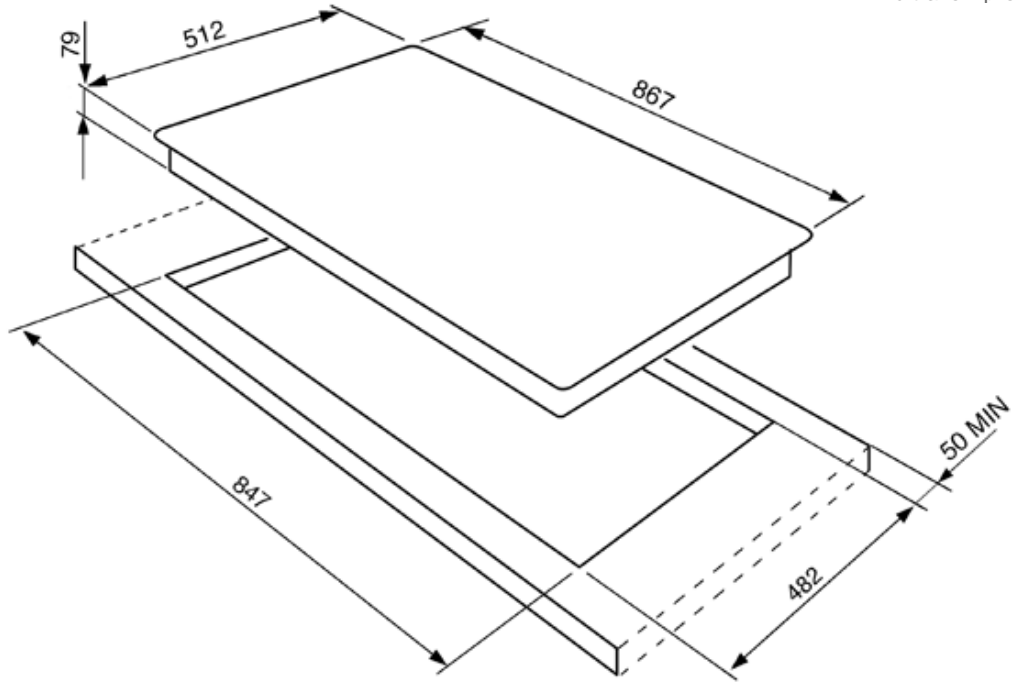

PGF96
classic

gas
90 cm
stainless steel
front controls
ultra low profile

Smeg (UK) Ltd
The Magna Building, Wyndyke Furlong, Abingdon
OX14 1DZ
Tel. +44 (0)844 557 9907
Fax +44 (0)844 557 9337