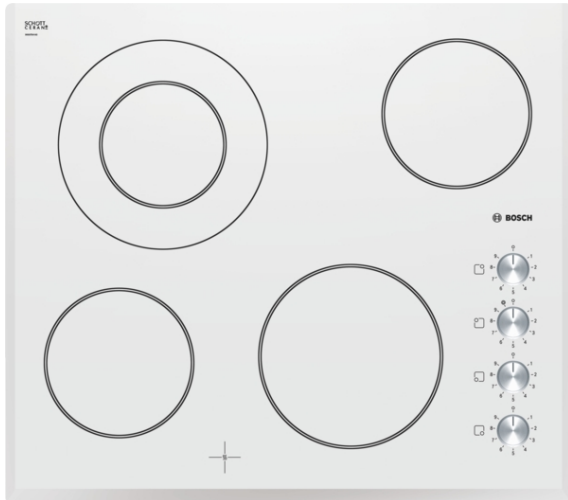

Serie | 2 Hobs
**Classixx
4 zone Quick-Therm hob
PKF659C17E frameless
premium white**

Dual rings, tough and easy-to-clean glass surfaces and good looks make ceramic hobs a smart addition to your home.

Technical Data

Product name/family :	Cooking zone ceramic
Installation type :	Built-in
Heating type :	Electric hob
Total number of positions that can be used at the same time :	4
Required niche size for installation (HxWxD) :	46 x 560-560 x 490-500
Width (mm) :	592
Dimensions of the product (mm) :	46 x 592 x 522
Net weight (kg) :	8.0
Gross weight (kg) :	8.0
Residual heat indicator :	Separate
Location of control panel :	right
Basic surface material :	Glass ceramic
Color of surface :	White
Approval certificates :	CE, Eurasian, UA, VDE
EAN code :	4242002721064
Electrical connection rating (W) :	6600
Voltage (V) :	220-240
Frequency (Hz) :	50; 60

Serie | 2 Hobs

Classixx

4 zone Quick-Therm hob PKF659C17E frameless premium white

Dual rings, tough and easy-to-clean glass surfaces and good looks make ceramic hobs a smart addition to your home.

Design

- 592 mm
- Side controls
- Frameless with faceted edges

Features

- Variable 9-stage power settings for each zone
- Residual heat indicator for each zone

Performance/technical information

- 1 dual/extendable zone
- 4 zone Quick-Therm hob

Serie | 2 Hobs
Classixx
4 zone Quick-Therm hob
PKF659C17E frameless premium white
