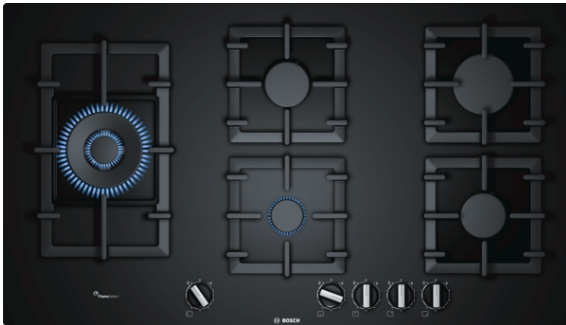

Serie | 6 Hobs

PPS9A6B90
90 cm hob, Tempered glass,
Black

The tempered-glass gas hob with FlameSelect: achieve perfect cooking results thanks to nine precisely defined power levels.

- **FlameSelect:** for a precise adjustment of the flame in nine defined levels.
- **Wok burner:** powerful cooking at up to 4 kW.
- **Standard and semi-flush built-in option:** choose between flush or surface mounted installation.
- **Tempered-glass surface:** elegant design and easy cleaning.
- **Continuous cast-iron pan support:** for high firmness and stability of cookware.

Technical Data

Product name/family :	gas hob w integrated controls
Installation type :	Built-in
Heating type :	Gas
Total number of positions that can be used at the same time :	5
Required niche size for installation (HxWxD) :	45 x 850-852 x 490-502
Width (mm) :	915
Dimensions of the product (mm) :	45 x 915 x 520
Net weight (kg) :	20.0
Gross weight (kg) :	22.0
Residual heat indicator :	without
Location of control panel :	Hob front
Basic surface material :	Hard glass
Color of surface :	Black
Color of frame :	Black
Approval certificates :	CE
Length of electrical supply cord (cm) :	150
EAN code :	4242002915067
Electrical connection rating (W) :	2
Gas connection rating (W) :	11500
Current (A) :	3
Voltage (V) :	220-240
Frequency (Hz) :	60; 50

4 242002 915067

Serie | 6 Hobs

PPS9A6B90

90 cm hob, Tempered glass, Black

The tempered-glass gas hob with FlameSelect: achieve perfect cooking results thanks to nine precisely defined power levels.

Design

- Tempered glass Black
- frameless design

Special features

- FlameSelect
- Design co-ordinated control dials
- Ignition via control dials
- Cast iron pan supports with rubber feet

Power and size:

- 5 gas burners:
- Dual control burner
- 4 gas + wok (left)
- Right rear: high-speed burner 3 KW
- Left: wok burner 4 KW
- Center rear: 1.75 KW
- Center front: economy burner 1 KW
- Right front: standard burner 1.75 KW